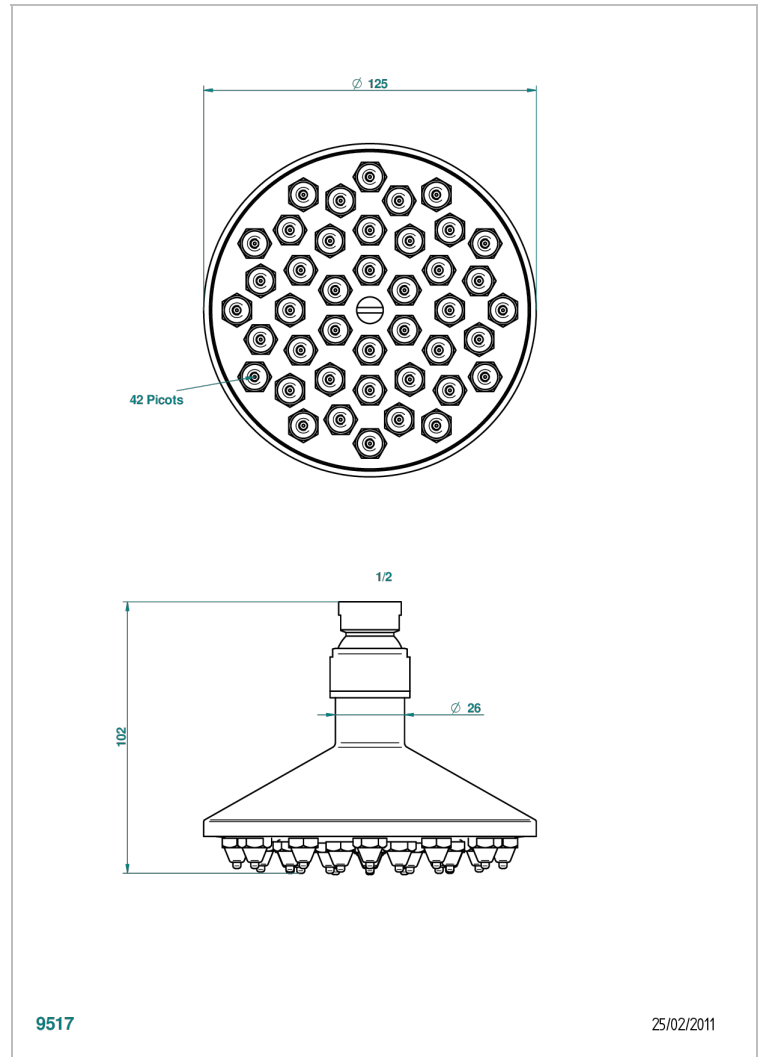

# GENERAL PRODUCTS

G00-186PR/US

Shower head, cast with picots (42), 4 3/4" diameter with easyclean system

THG<sup>®</sup>  
PARIS

## CHARACTERISTIC

- General Products
- Shower head, cast with picots (42), 4 3/4" diameter with easyclean system