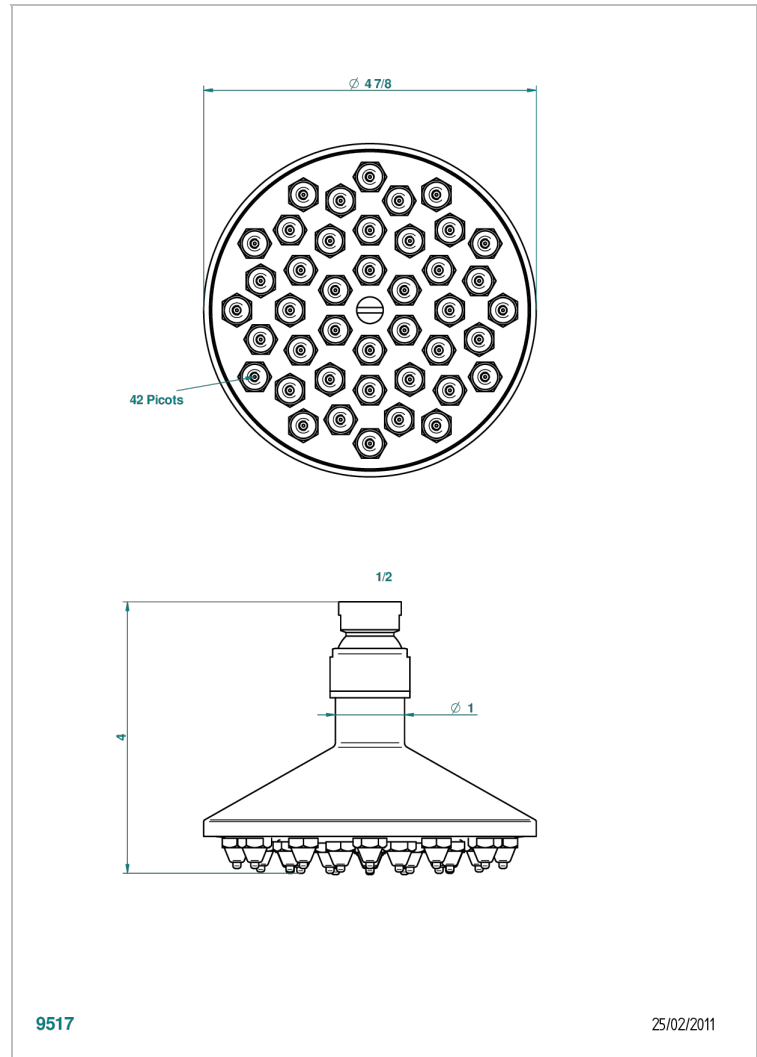

GENERAL PRODUCTS

G00-186PR/US

Shower head, cast with picots (42), 4 3/4" diameter with easyclean system

CHARACTERISTIC

- General Products
- Shower head, cast with picots (42), 4 3/4" diameter with easyclean system

TECHNICAL SPECS

- Recommandé : 3 bars (max. 5 bars) - Advised : 43,5 psi (max. 72 psi)
- 9,5 l/min à 3 bars (2.5 gpm at 43.5 psi)

AVAILABLE FINITIONS

Black ceram - D30
Blush PVD - H62
Brass color PVD - H49
Brown bronze color PVD - F33
Chrome polished - A02
Chrome polished / gold polished - G02