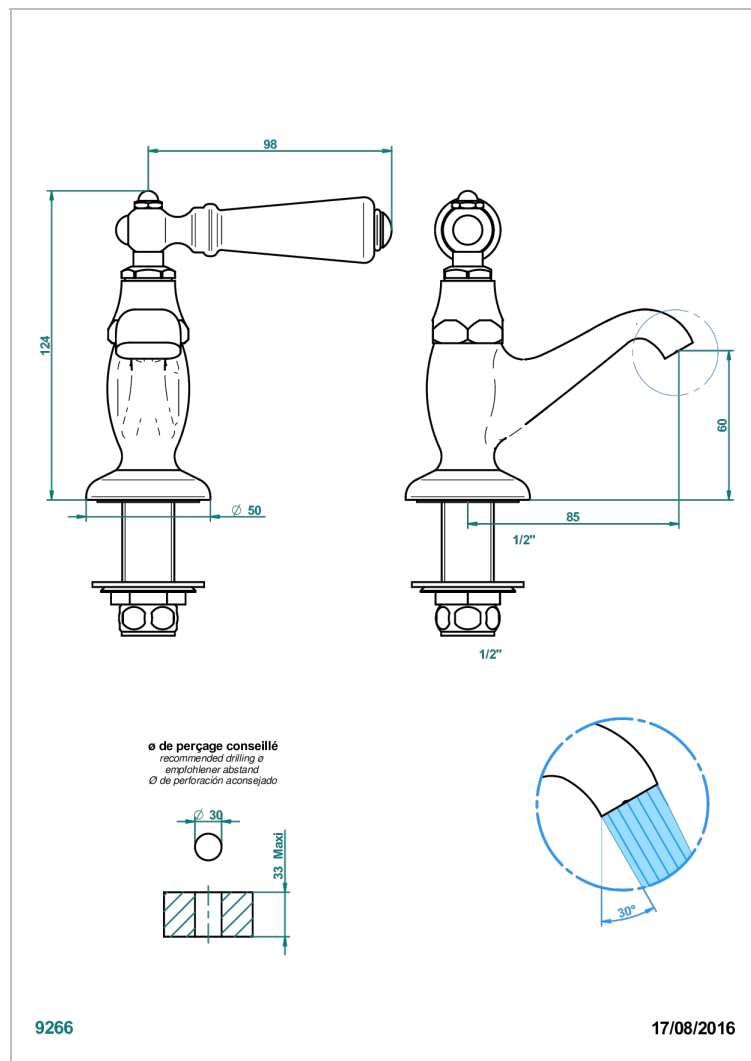

CHARLESTON WITH LEVER HANDLES

G75-175

Deck mounted tap faucet

CHARACTERISTIC

- Charleston with lever handles
- Deck mounted tap faucet

AVAILABLE FINITIONS

Black ceram - D30
Blush PVD - H62
Brass color PVD - H49
Brown bronze color PVD - F33
Chrome polished - A02
Chrome polished / gold polished - G02