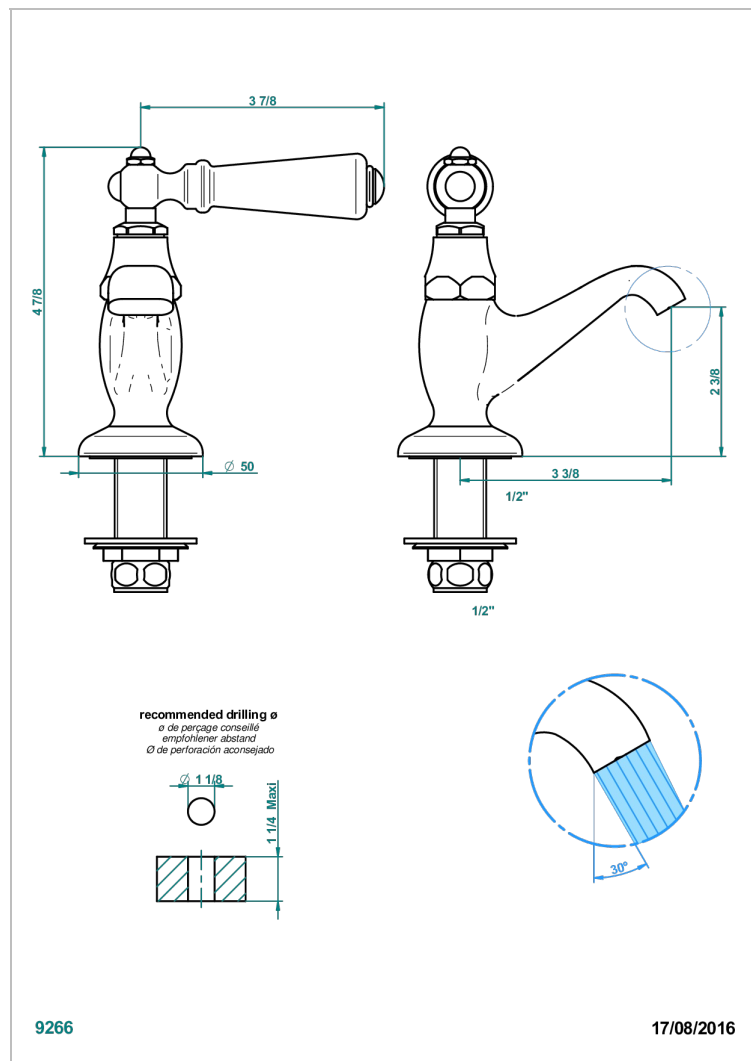

CHARLESTON WITH LEVER HANDLES

G75-175

Deck mounted tap faucet

CHARACTERISTIC

- Charleston with lever handles
- Deck mounted tap faucet

AVAILABLE FINITIONS

Black ceram - D30
Blush PVD - H62
Brass color PVD - H49
Brown bronze color PVD - F33
Chrome polished - A02
Chrome polished / gold polished - G02