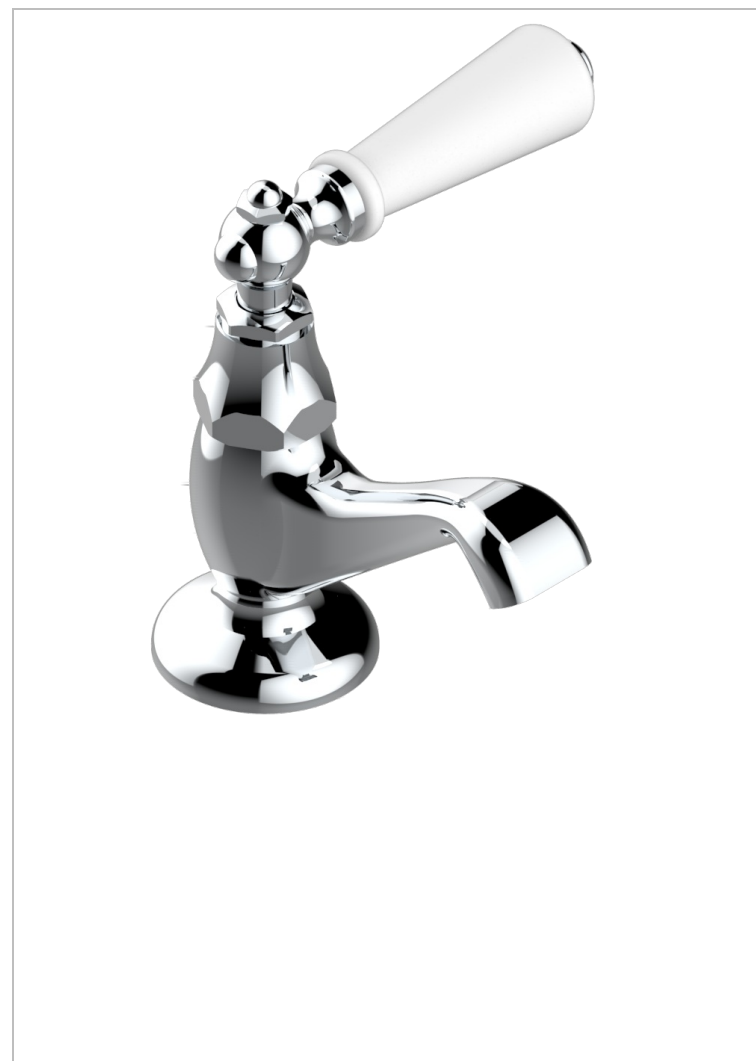

CHARLESTON WITH LEVER HANDLES

G75-175

Deck mounted tap faucet

CHARACTERISTIC

- Charleston with lever handles
- Deck mounted tap faucet

AVAILABLE FINITIONS

Black ceram - D30
Blush PVD - H62
Brass color PVD - H49
Brown bronze color PVD - F33
Chrome polished - A02
Chrome polished / gold polished - G02

Gold color PVD - H52
Gold mat - F07
Gold polished - F01
Graphite PVD - H64
Light coated bronze - D01
Matt Umber PVD - H67

Matt blush PVD - H60
Matt brass color PVD - H50
Matt brown bronze color PVD - F34
Matt chrome (American satin) - C02
Matt gold color PVD - H53
Matt graphite PVD - H65

Matt nickel (American satin) - C01
Matt nickel color PVD - H56
Natural smoked Brass - A13
Nickel antique / Sovereign - H28
Nickel color PVD - H55
Nickel polished - B01

Soft gold - F30
Soft matt gold - F31
Umber PVD - H66