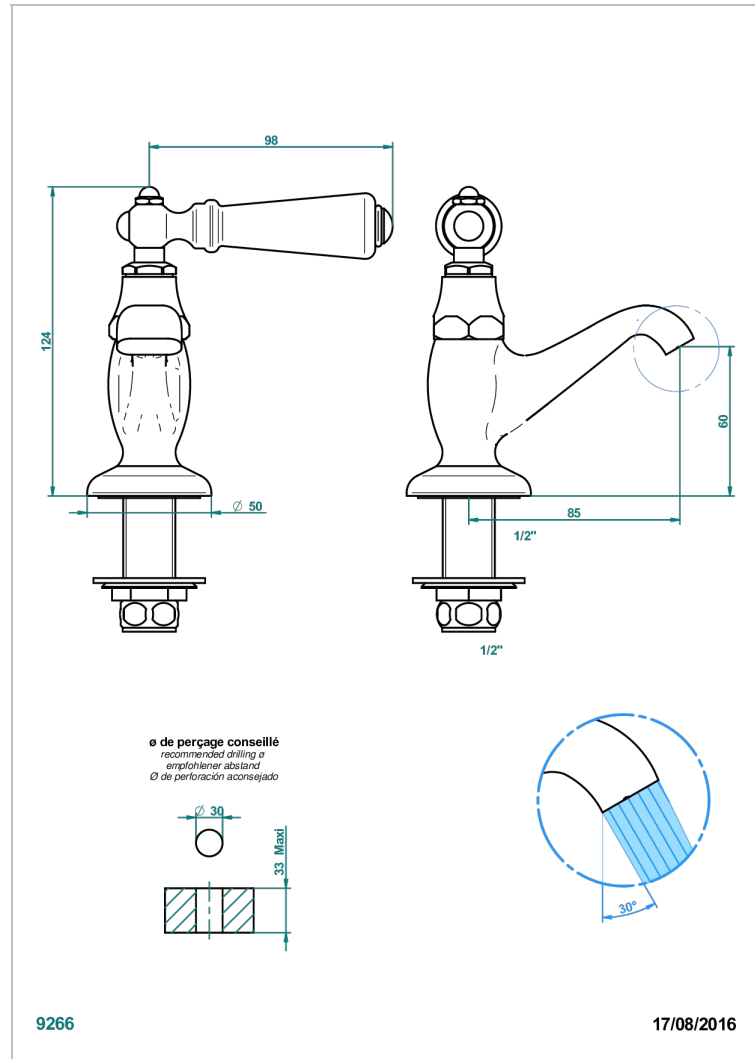

CHARLESTON WITH LEVER

G75-175

Rim mounted 1/2" pillar tap

CHARACTERISTIC

- Charleston with lever
- Rim mounted 1/2" pillar tap

AVAILABLE FINITIONS

Antique nickel - H28
Black ceram - D30
Blush PVD - H62
Brass color PVD - H49
Brown bronze color PVD - F33
Gold color PVD - H52