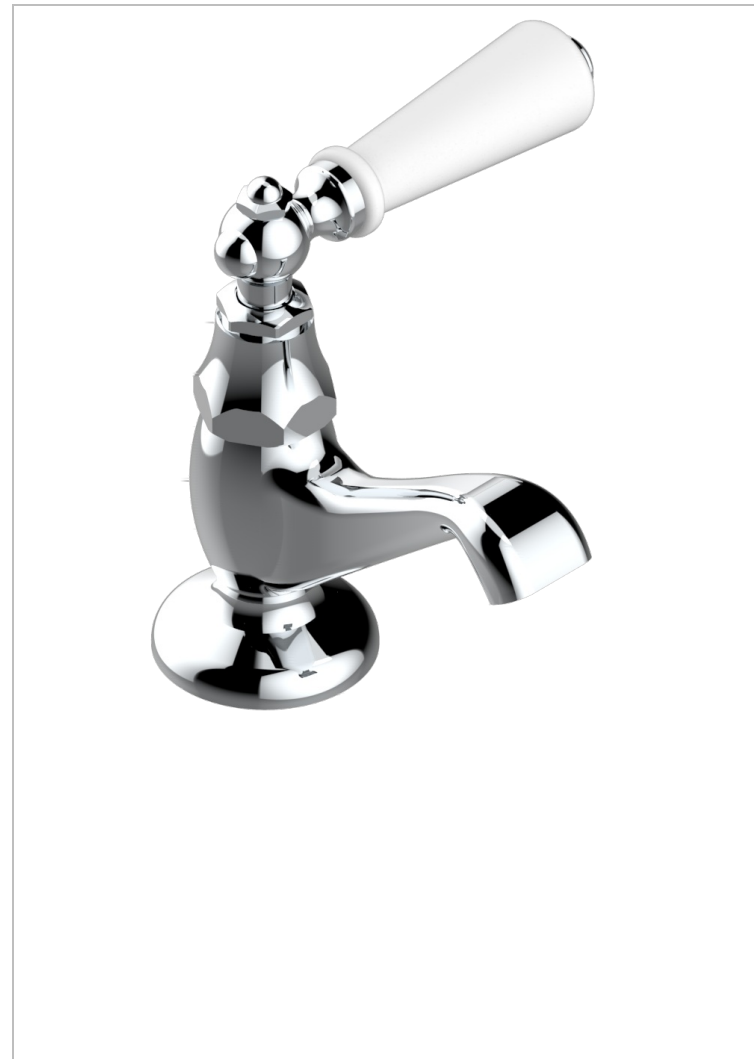

# CHARLESTON WITH LEVER

G75-175

Rim mounted 1/2" pillar tap

## CHARACTERISTIC

- Charleston with lever
- Rim mounted 1/2" pillar tap

## AVAILABLE FINITIONS

Antique nickel - H28  
Black ceram - D30  
Blush PVD - H62  
Brass color PVD - H49  
Brown bronze color PVD - F33  
Gold color PVD - H52

Graphite PVD - H64  
Lacquered light bronze - D01  
Matt Umber PVD - H67  
Matt blush PVD - H60  
Matt brass color PVD - H50  
Matt brown bronze color PVD - F34