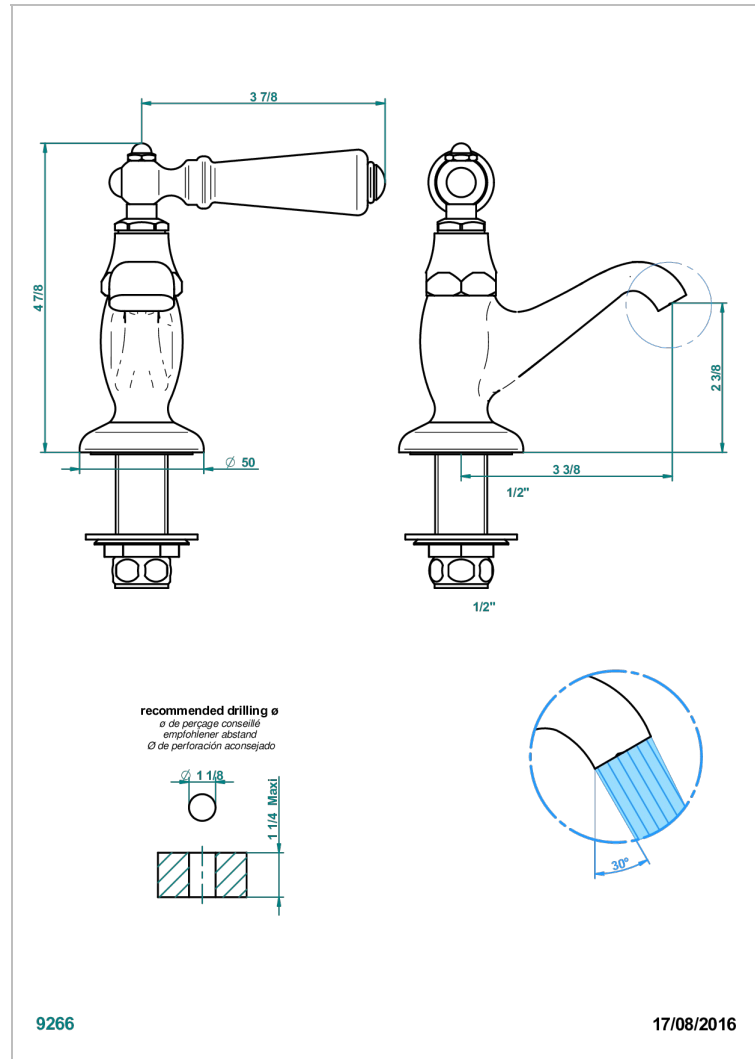

# CHARLESTON WITH LEVER

G75-175

Rim mounted 1/2" pillar tap

## CHARACTERISTIC

- Charleston with lever
- Rim mounted 1/2" pillar tap