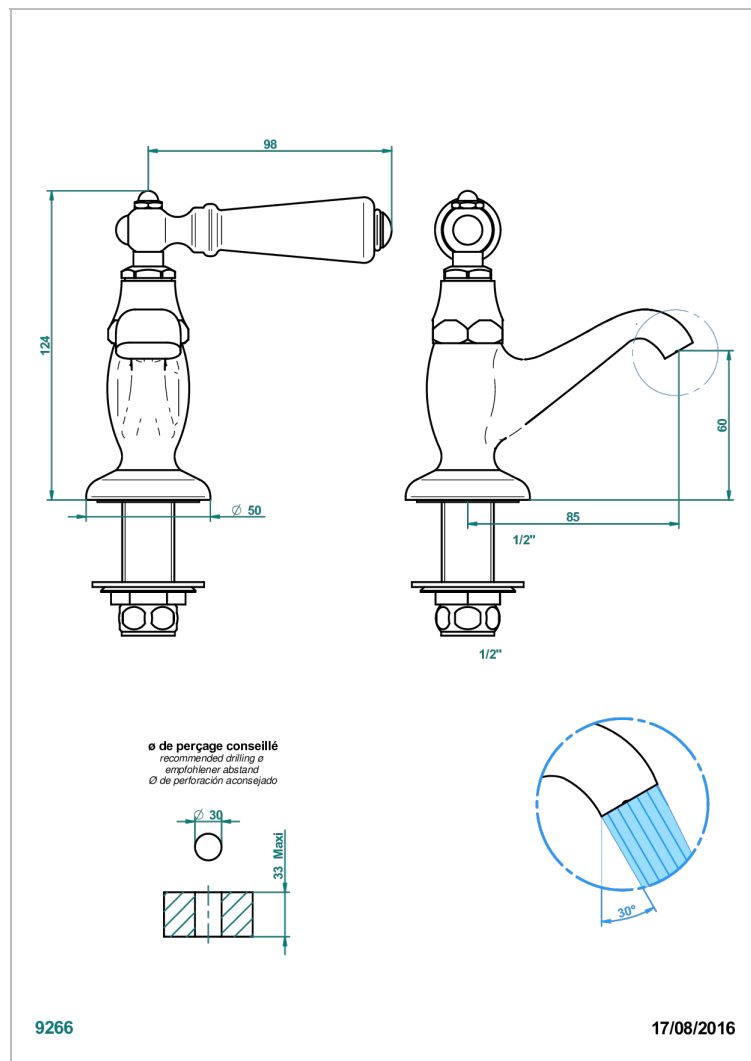

CHARLESTON WITH LEVER

G75-175

1/2"台盆龙头

特色

- Charleston with lever
- 1/2"台盆龙头

可选饰面

Black ceram - D30
Blush PVD - H62
Graphite PVD - H64
Matt Umber PVD - H67
Matt blush PVD - H60
Matt graphite PVD - H65

Natural smoked Brass - A13
PVD哑光棕铜 - F34
PVD哑光金 - H53
PVD哑光铜 - H50
PVD哑光镍 - H56
PVD抛光铜 - H49