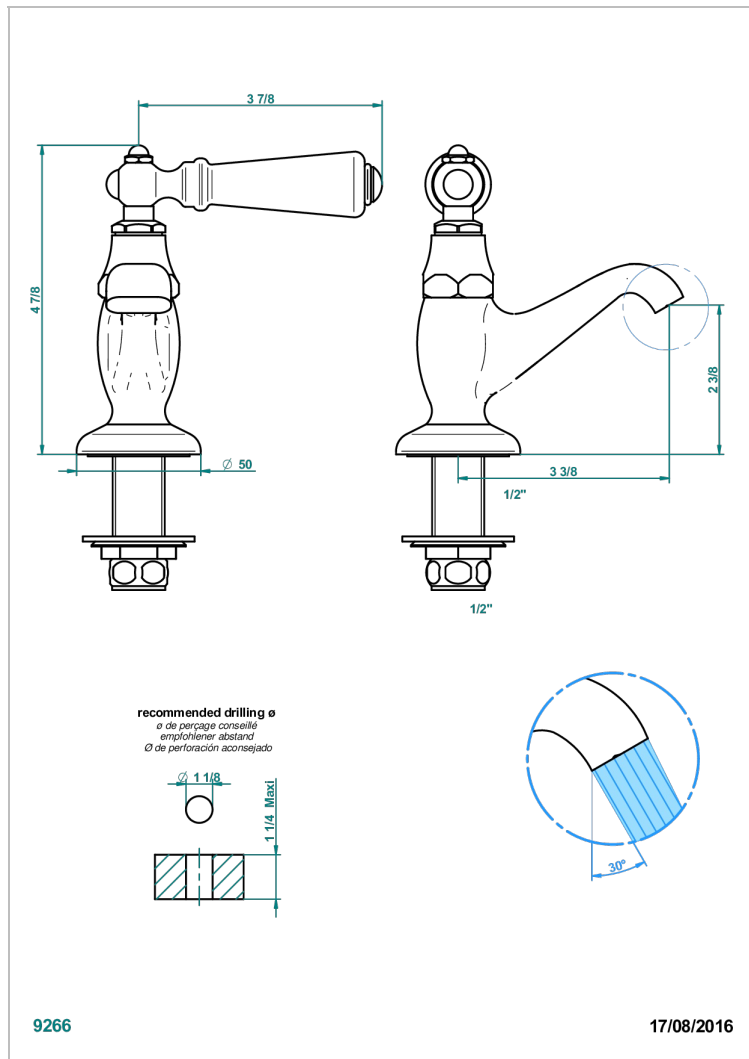

# CHARLESTON WITH LEVER

G75-175

1/2"台盆龙头

## 特色

- Charleston with lever
- 1/2"台盆龙头