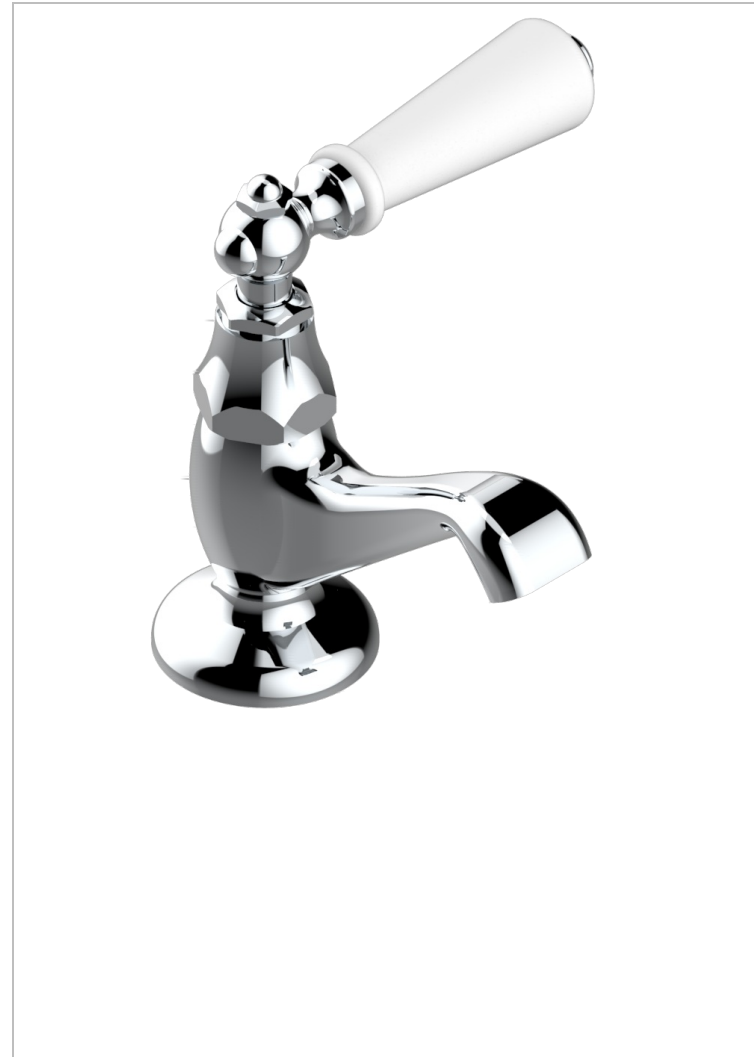

# 1900 WITH LEVER

G28-175

Rim mounted 1/2" pillar tap

## CHARACTERISTIC

- 1900 with lever
- Rim mounted 1/2" pillar tap

## AVAILABLE FINITIONS

Antique nickel - H28  
Black ceram - D30  
Blush PVD - H62  
Brass color PVD - H49  
Brown bronze color PVD - F33  
Gold color PVD - H52

Graphite PVD - H64  
Lacquered light bronze - D01  
Matt Umber PVD - H67  
Matt blush PVD - H60  
Matt brass color PVD - H50  
Matt brown bronze color PVD - F34