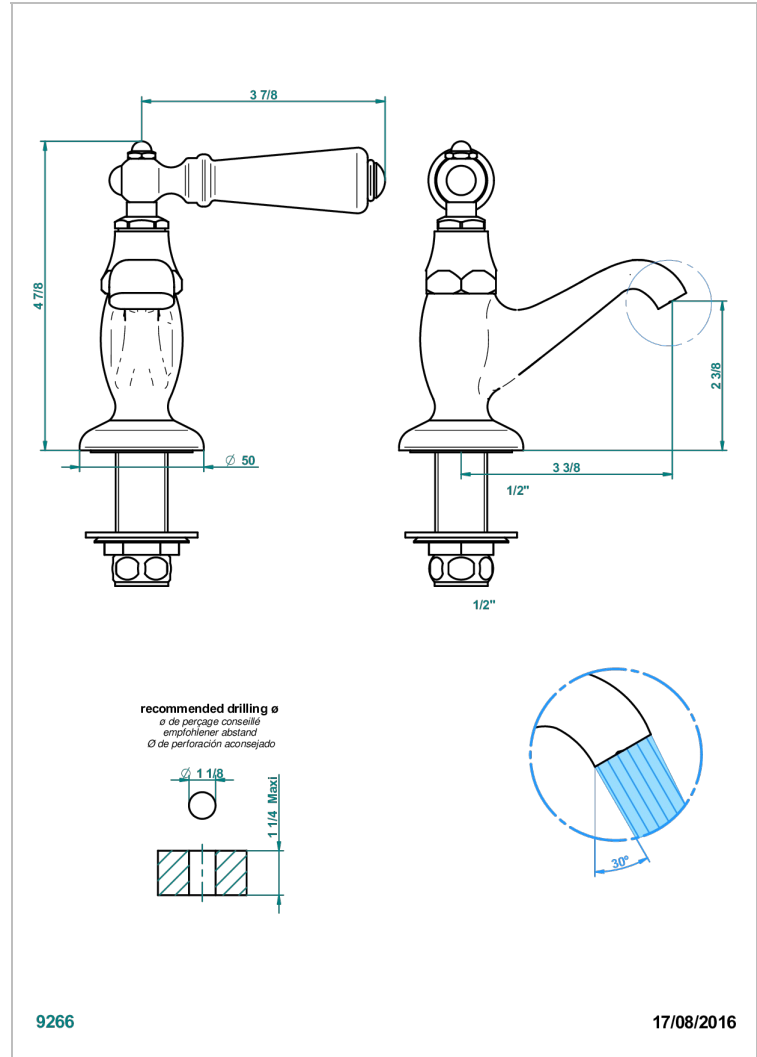

# 1900 WITH LEVER

G28-175

Rim mounted 1/2" pillar tap

## CHARACTERISTIC

- 1900 with lever
- Rim mounted 1/2" pillar tap