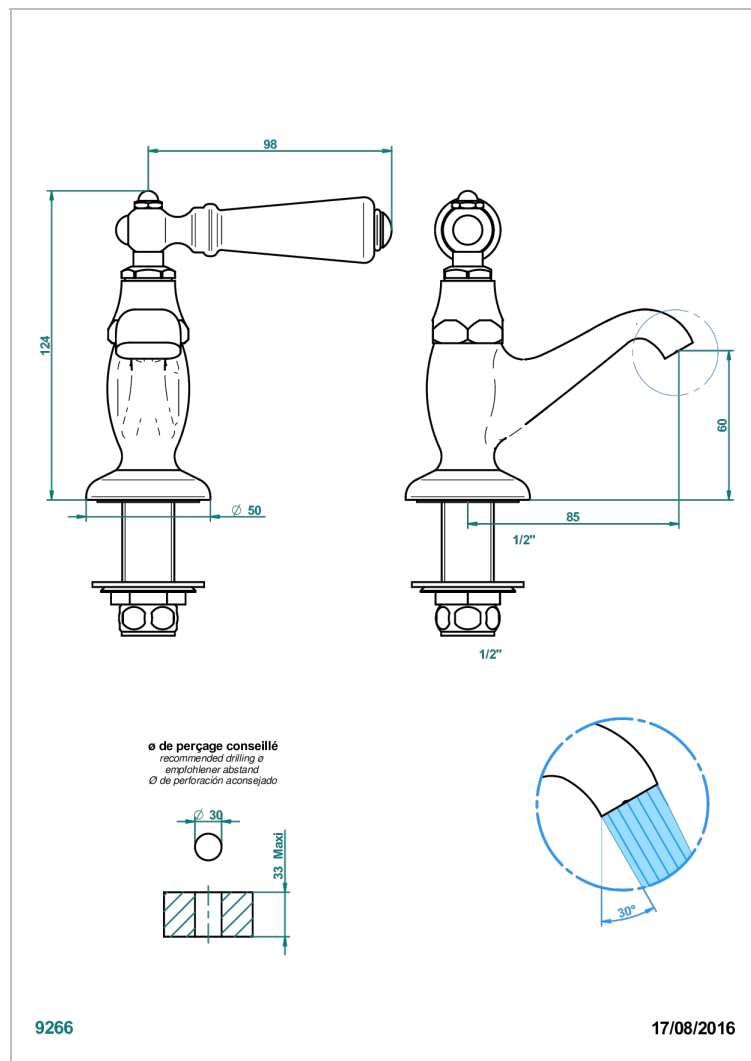

# 1900 WITH LEVER

G28-175

1/2"台盆龙头

## 特色

- 1900 with lever
- 1/2"台盆龙头