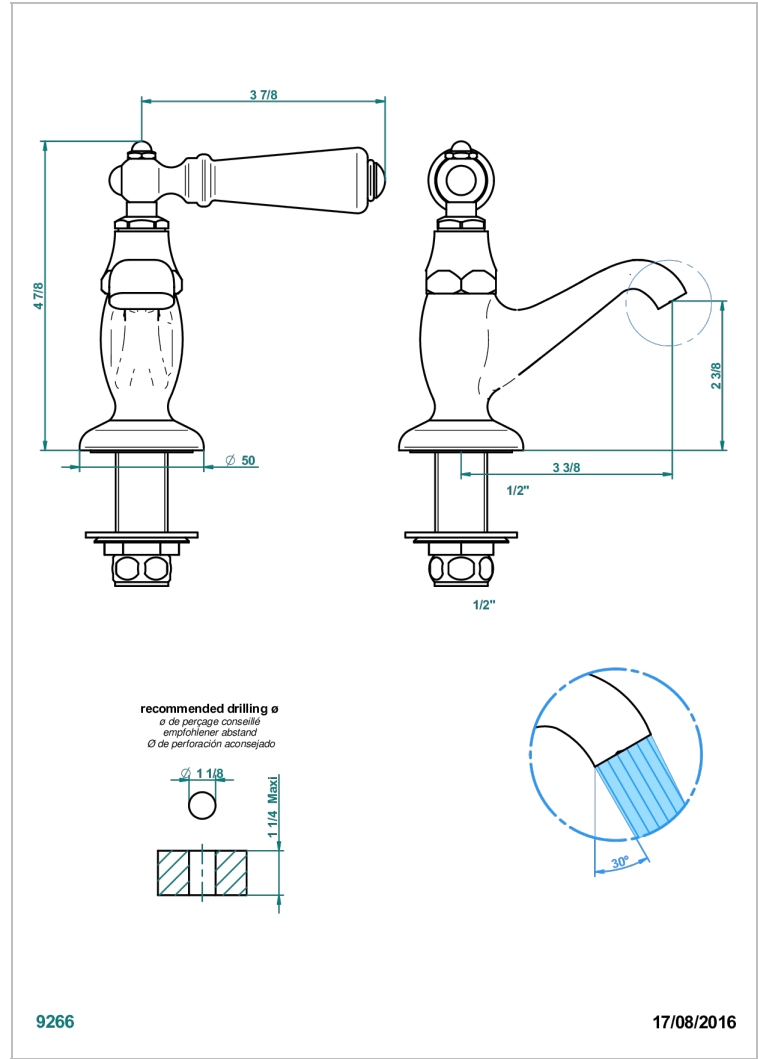

1900 WITH LEVER

G28-175

1/2"台盆龙头

特色

- 1900 with lever
- 1/2"台盆龙头

可选饰面

Black ceram - D30
 Blush PVD - H62
 Graphite PVD - H64
 Matt Umber PVD - H67
 Matt blush PVD - H60
 Matt graphite PVD - H65

Natural smoked Brass - A13
 PVD哑光棕铜 - F34
 PVD哑光金 - H53
 PVD哑光铜 - H50
 PVD哑光镍 - H56
 PVD抛光铜 - H49