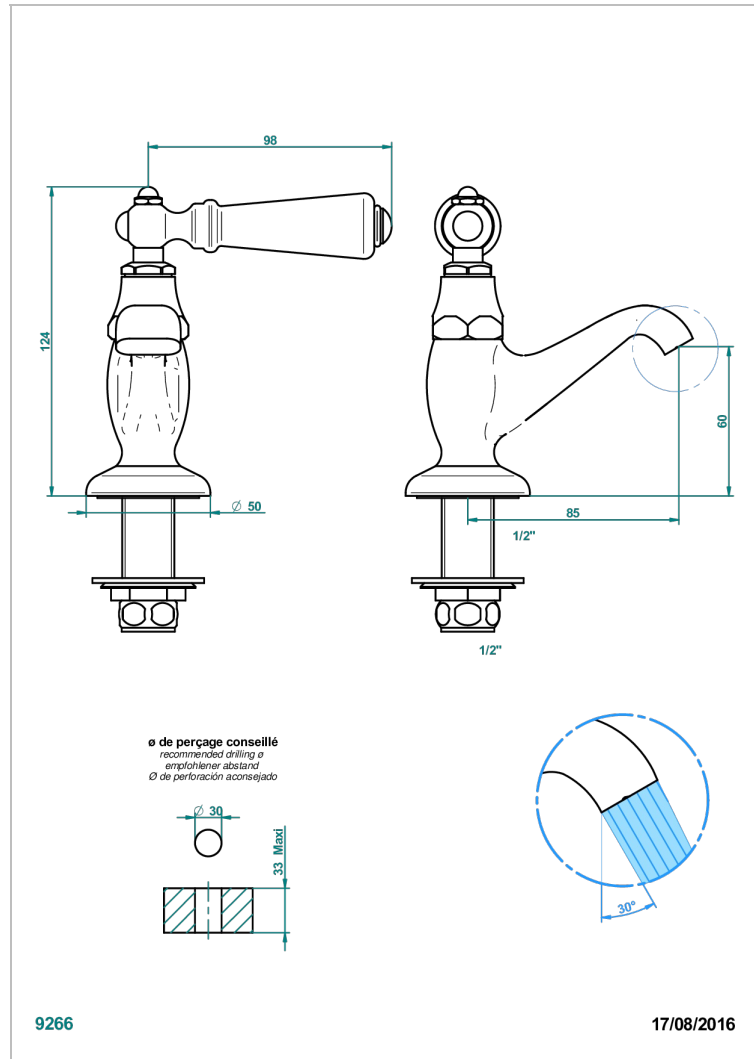

# BROADWAY WITH LEVER

A04-175

Rim mounted 1/2" pillar tap

## CHARACTERISTIC

- Broadway with Lever
- Rim mounted 1/2" pillar tap