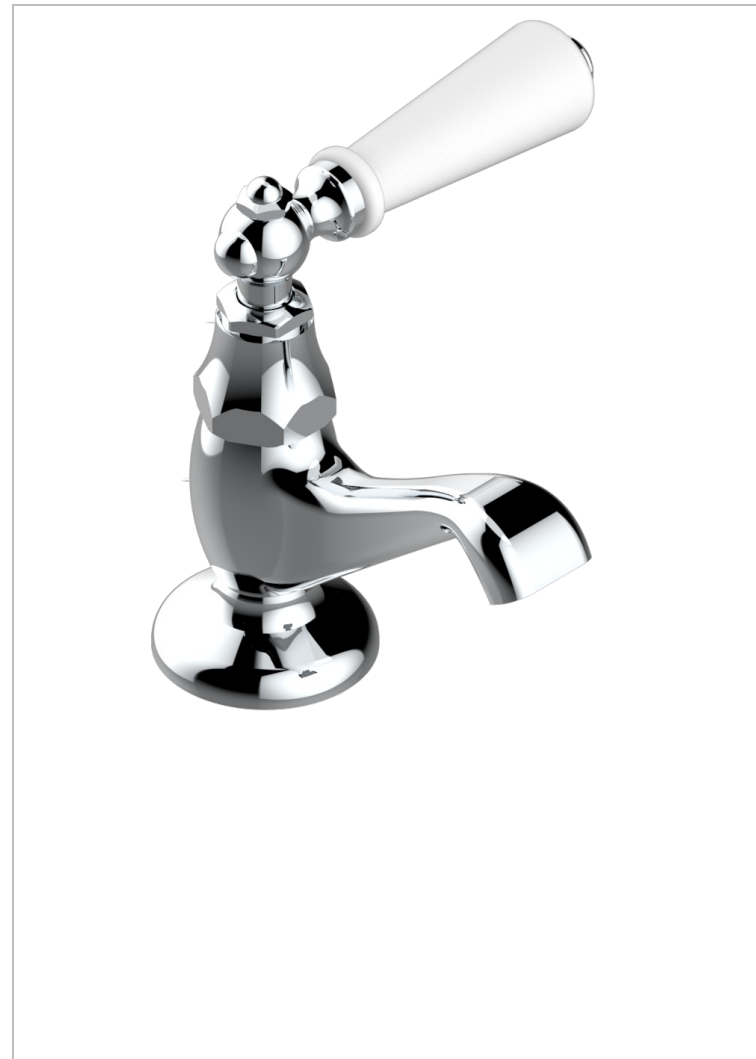

# BROADWAY WITH LEVER

A04-175

Rim mounted 1/2" pillar tap

## CHARACTERISTIC

- Broadway with Lever
- Rim mounted 1/2" pillar tap

## AVAILABLE FINITIONS

Antique nickel - H28  
Black ceram - D30  
Blush PVD - H62  
Brass color PVD - H49  
Brown bronze color PVD - F33  
Gold color PVD - H52

Graphite PVD - H64  
Lacquered light bronze - D01  
Matt Umber PVD - H67  
Matt blush PVD - H60  
Matt brass color PVD - H50  
Matt brown bronze color PVD - F34