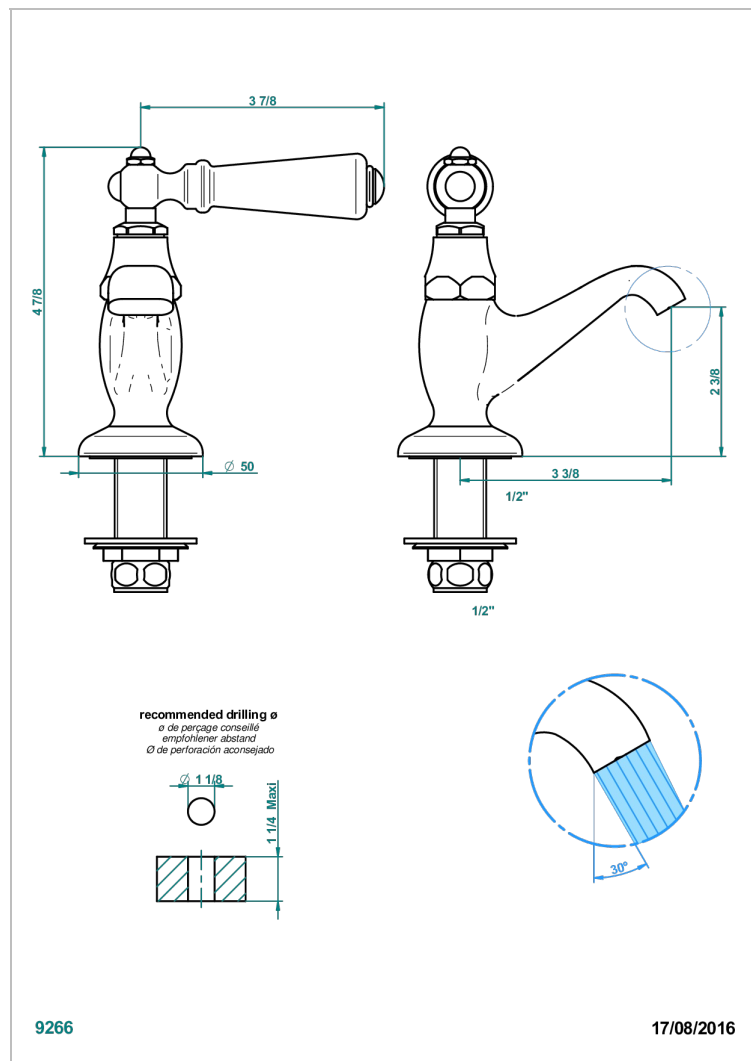

BROADWAY WITH LEVER

A04-175

Rim mounted 1/2" pillar tap

CHARACTERISTIC

- Broadway with Lever
- Rim mounted 1/2" pillar tap

AVAILABLE FINITIONS

Antique nickel - H28
Black ceram - D30
Blush PVD - H62
Brass color PVD - H49
Brown bronze color PVD - F33
Gold color PVD - H52