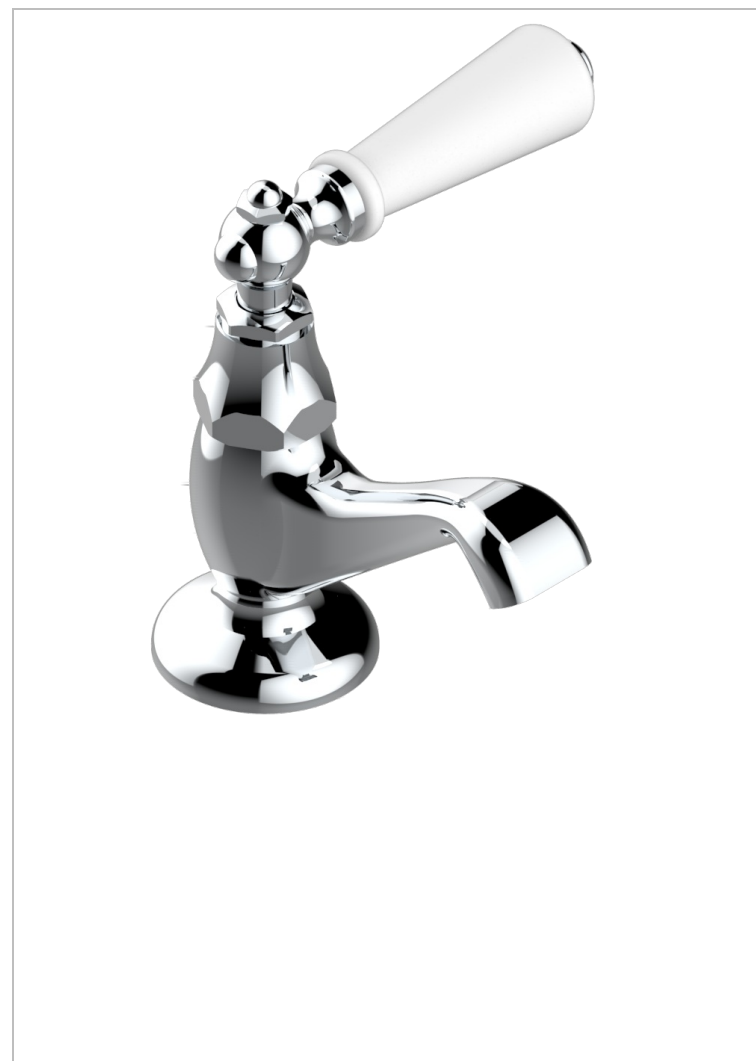

BROADWAY WITH LEVER

A04-175

Rim mounted 1/2" pillar tap

CHARACTERISTIC

- Broadway with Lever
- Rim mounted 1/2" pillar tap

AVAILABLE FINITIONS

Antique nickel - H28
Black ceram - D30
Blush PVD - H62
Brass color PVD - H49
Brown bronze color PVD - F33
Gold color PVD - H52

Graphite PVD - H64
Lacquered light bronze - D01
Matt Umber PVD - H67
Matt blush PVD - H60
Matt brass color PVD - H50
Matt brown bronze color PVD - F34

Matt chrome - C02
Matt gold - F07
Matt gold color PVD - H53
Matt graphite PVD - H65
Matt nickel (color finish) - C01
Matt nickel color PVD - H56

Natural smoked Brass - A13
Nickel color PVD - H55
Polished chrome (color finish) - A02
Polished chrome / Polished gold (color finish) - G02
Polished gold (color finish) - F01
Polished nickel - B01

Soft gold - F30
Soft matt gold - F31
Umber PVD - H66
Varnished matt antique red copper (color finish) - H07