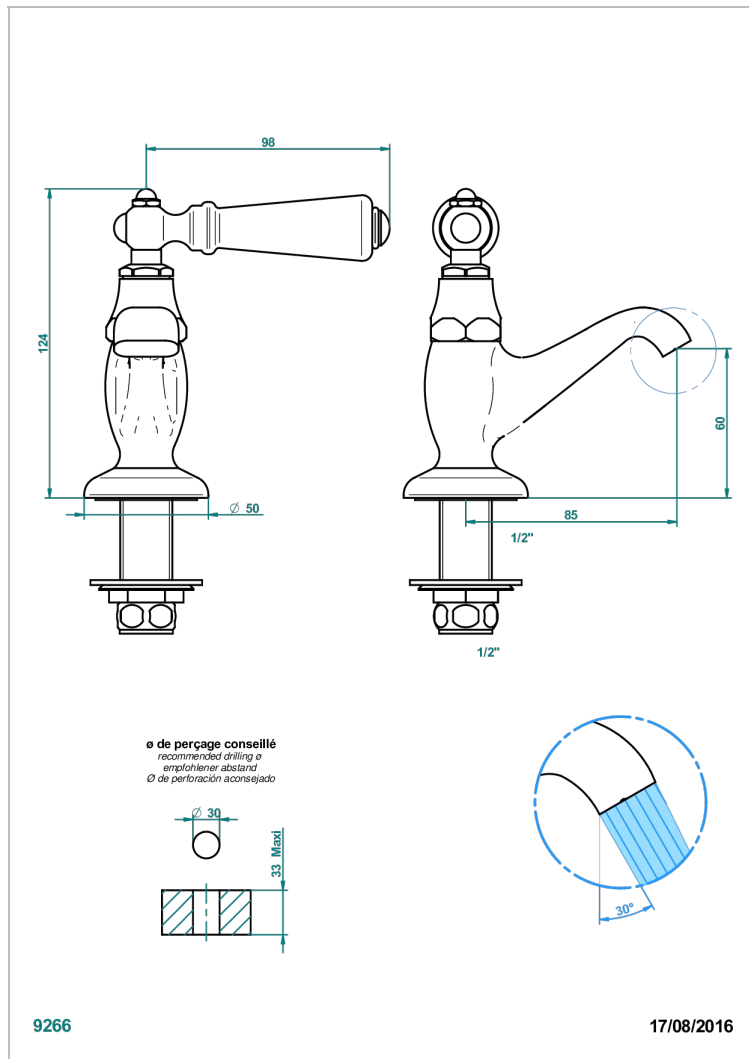

BROADWAY WITH LEVER

A04-175

1/2"台盆龙头

特色

- Broadway with Lever
- 1/2"台盆龙头

可选饰面

Black ceram - D30
Blush PVD - H62
Graphite PVD - H64
Matt Umber PVD - H67
Matt blush PVD - H60
Matt graphite PVD - H65

Natural smoked Brass - A13
PVD哑光棕铜 - F34
PVD哑光金 - H53
PVD哑光铜 - H50
PVD哑光镍 - H56
PVD抛光铜 - H49