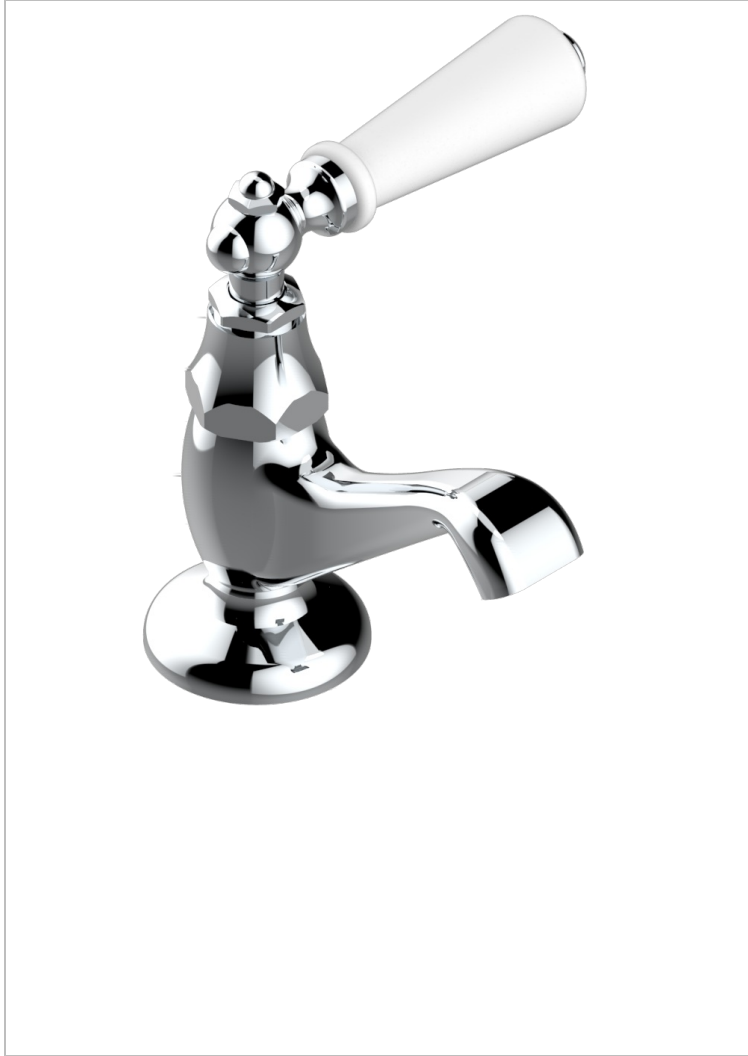

# BROADWAY WITH LEVER

A04-175

1/2"台盆龙头

## 特色

- Broadway with Lever
- 1/2"台盆龙头