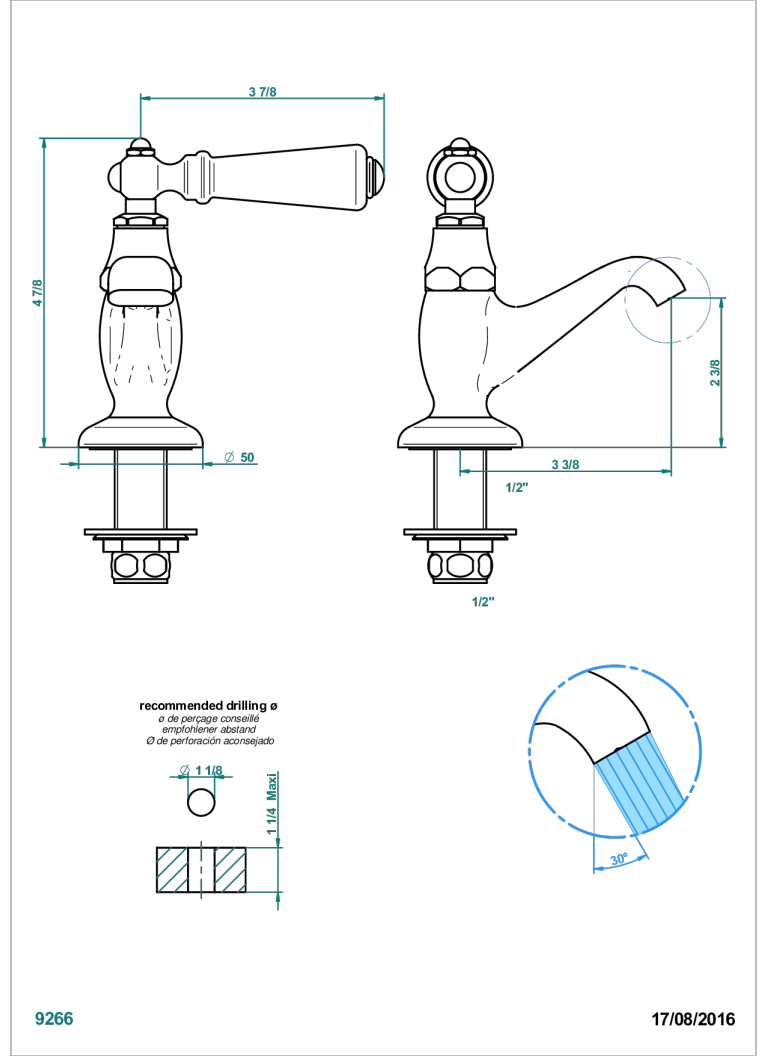

# BROADWAY WITH LEVER

A04-175

1/2"台盆龙头

## 特色

- Broadway with Lever
- 1/2"台盆龙头