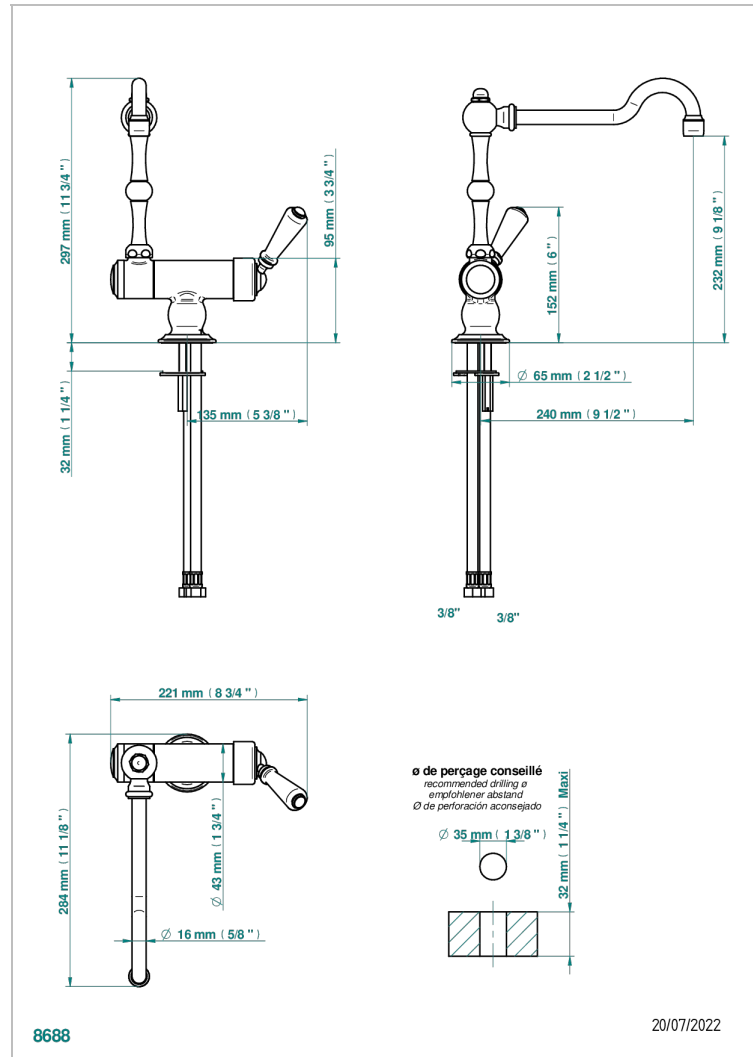

1900 KITCHEN

G76-6181NR

Single lever sink mixer with movable spout hinged for window opening

CHARACTERISTIC

- 1900 Kitchen
- Single lever sink mixer with movable spout hinged for window opening

TECHNICAL SPECS

- Recommandé : 3 bars (max. 5 bars) - Advised : 43,5 psi (max. 72 psi)
- 15 l/min à 3 bars (4 gpm at 43.5 psi)

AVAILABLE FINITIONS

Black ceram - D30
Blush PVD - H62
Brass color PVD - H49
Brown bronze color PVD - F33
Gold color PVD - H52
Graphite PVD - H64