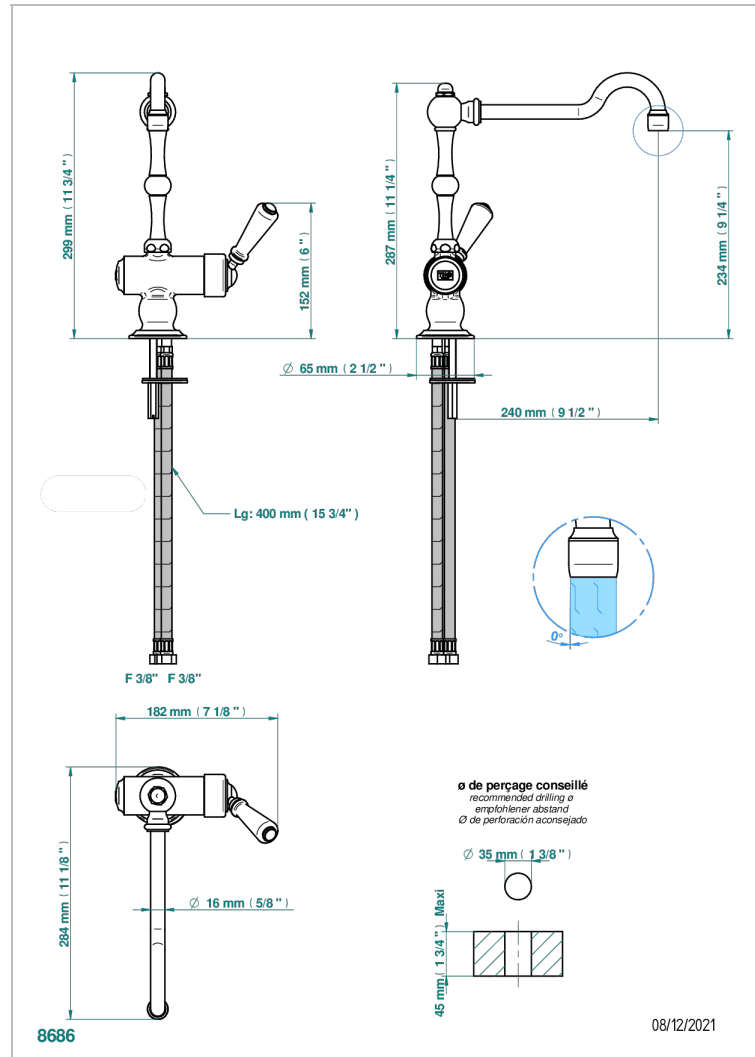

1900 KITCHEN

G76-6181N

Single lever sink mixer with swivel spout

08/12/2021

CHARACTERISTIC

- 1900 Kitchen
- Single lever sink mixer with swivel spout

TECHNICAL SPECS

- Recommandé : 3 bars (max. 5 bars) - Advised : 43,5 psi (max. 72 psi)
- 15 l/min à 3 bars (4 gpm at 43.5 psi)