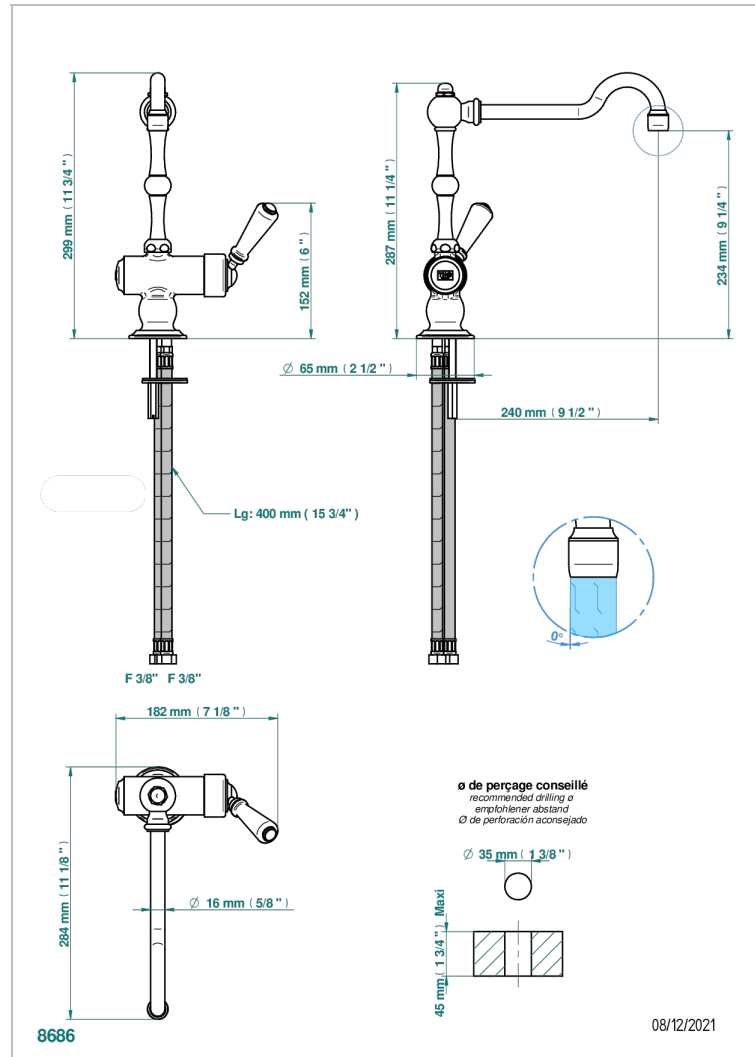

1900 KITCHEN

G76-6181N

Single lever sink mixer with swivel spout

THG[®]
PARIS

CHARACTERISTIC

- 1900 Kitchen
- Single lever sink mixer with swivel spout

TECHNICAL SPECS

- Recommandé : 3 bars (max. 5 bars) - Advised : 43,5 psi (max. 72 psi)
- 15 l/min à 3 bars (4 gpm at 43.5 psi)