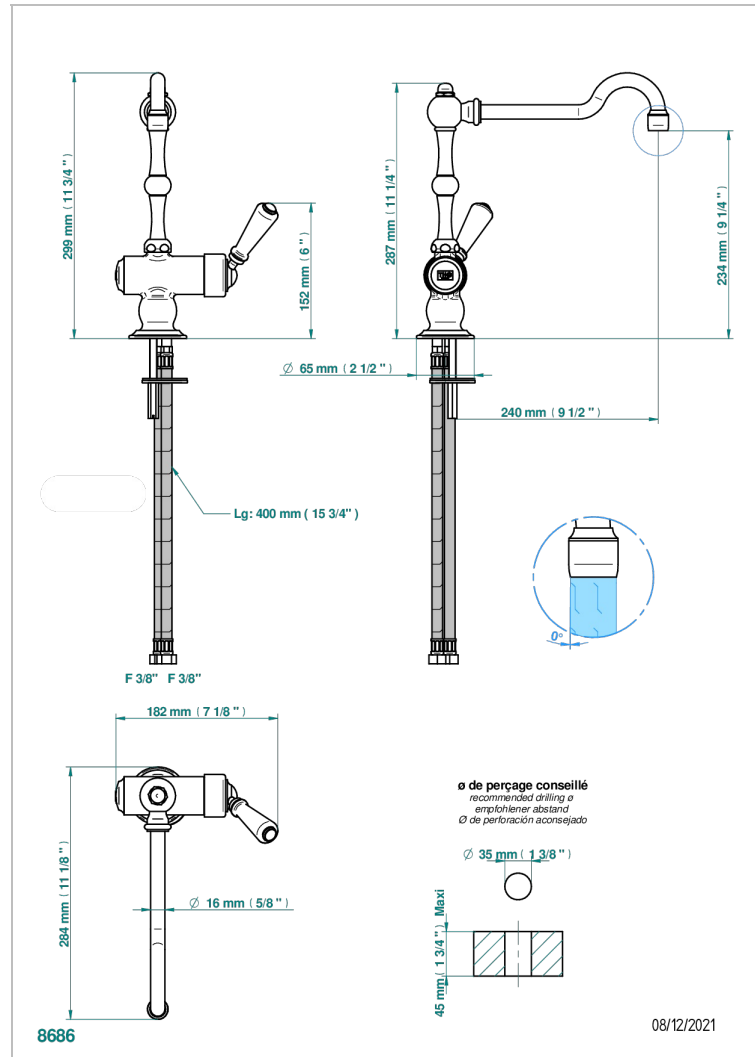

1900 KITCHEN

G76-6181N

Single lever sink mixer with swivel spout

CHARACTERISTIC

- 1900 Kitchen
- Single lever sink mixer with swivel spout

TECHNICAL SPECS

- Recommandé : 3 bars (max. 5 bars) - Advised : 43,5 psi (max. 72 psi)
- 15 l/min à 3 bars (4 gpm at 43.5 psi)