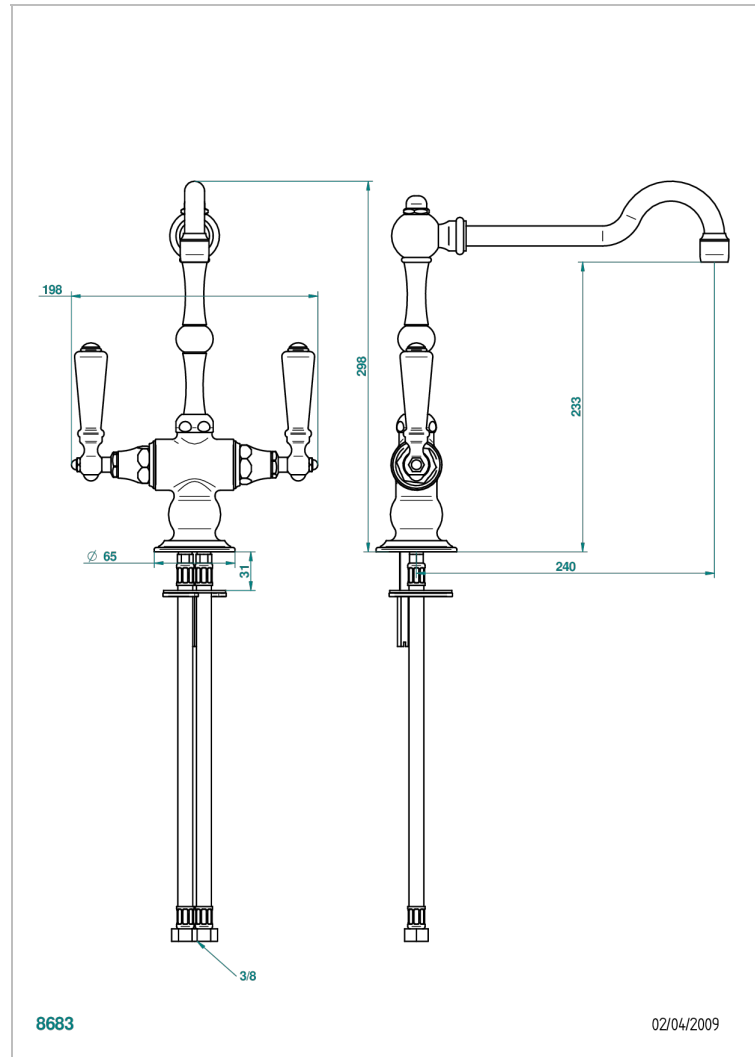

# 1900 KITCHEN

G76-4184N

One-hole sink mixer with swivel spout

## CHARACTERISTIC

- ACS : 22ACCLY430