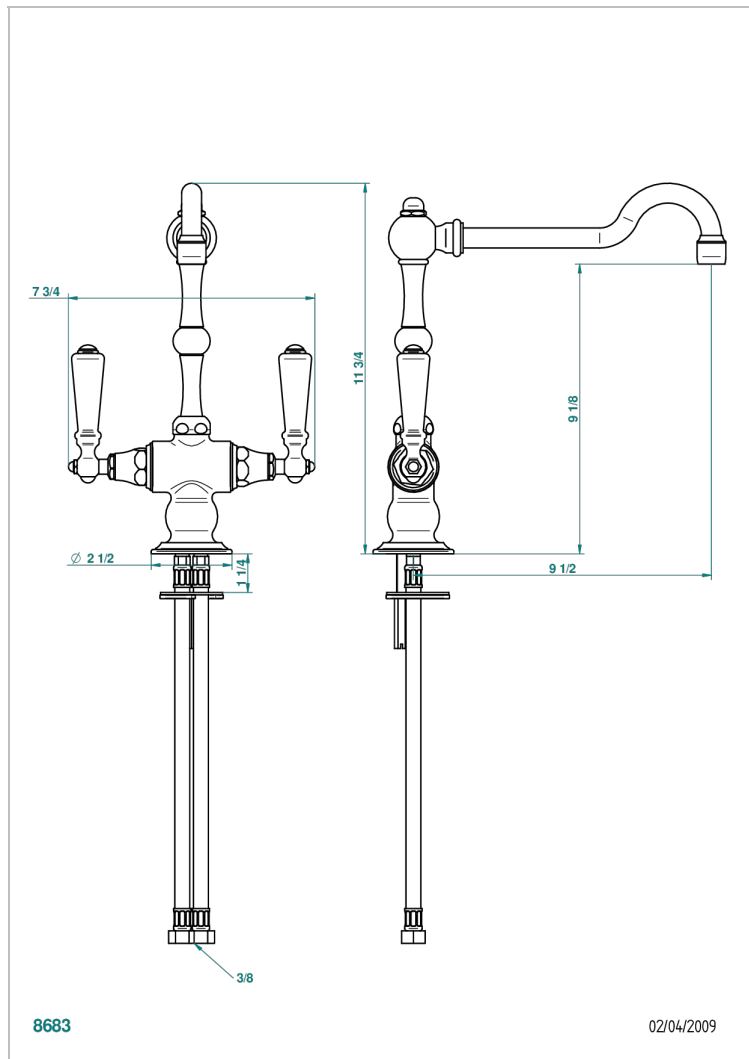

1900 KITCHEN

G76-4184N

One-hole sink mixer with swivel spout

CHARACTERISTIC

- ACS : 22ACCLY430

STANDARDS

TECHNICAL SPECS

- Recommandé : 3 bars (max. 5 bars) - Advised : 43,5 psi (max. 72 psi)
- 15 l/min à 3 bars (4 gpm at 43.5 psi)