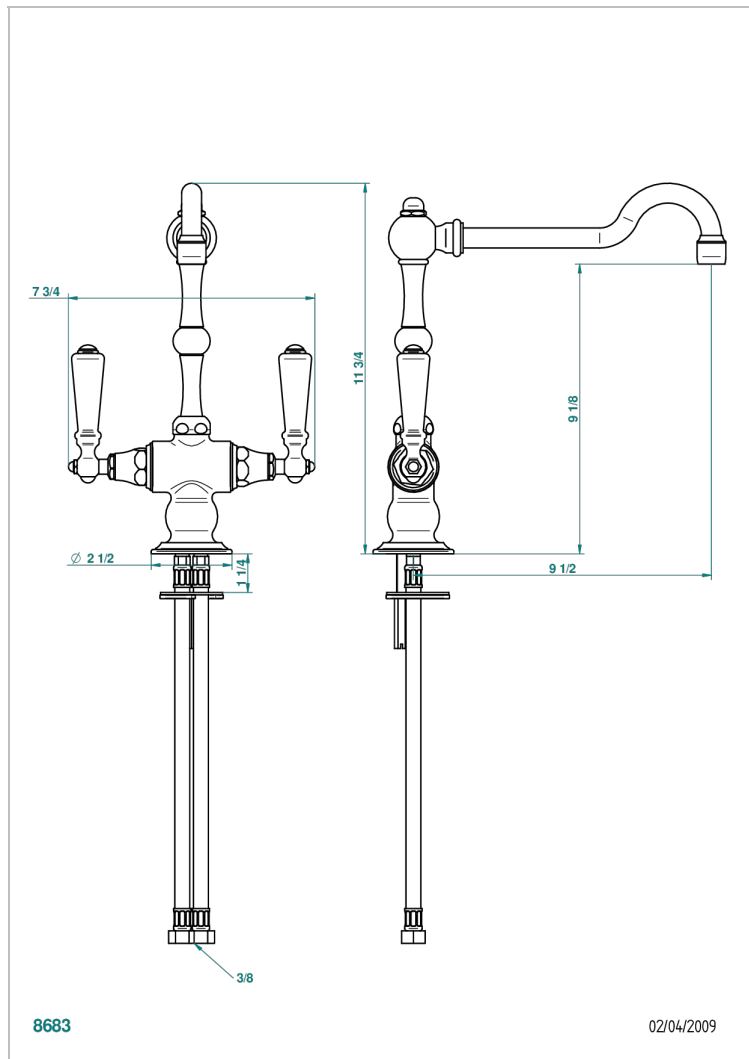

1900 KITCHEN

G76-4184N

One-hole sink mixer with swivel spout

THG[®]
PARIS

CHARACTERISTIC

- ACS : 22ACCLY430

STANDARDS

TECHNICAL SPECS

- Recommandé : 3 bars (max. 5 bars) - Advised : 43,5 psi (max. 72 psi)
- 15 l/min à 3 bars (4 gpm at 43.5 psi)

AVAILABLE FINITIONS

Black ceram - D30
Blush PVD - H62
Brass color PVD - H49
Brown bronze color PVD - F33
Gold color PVD - H52
Graphite PVD - H64