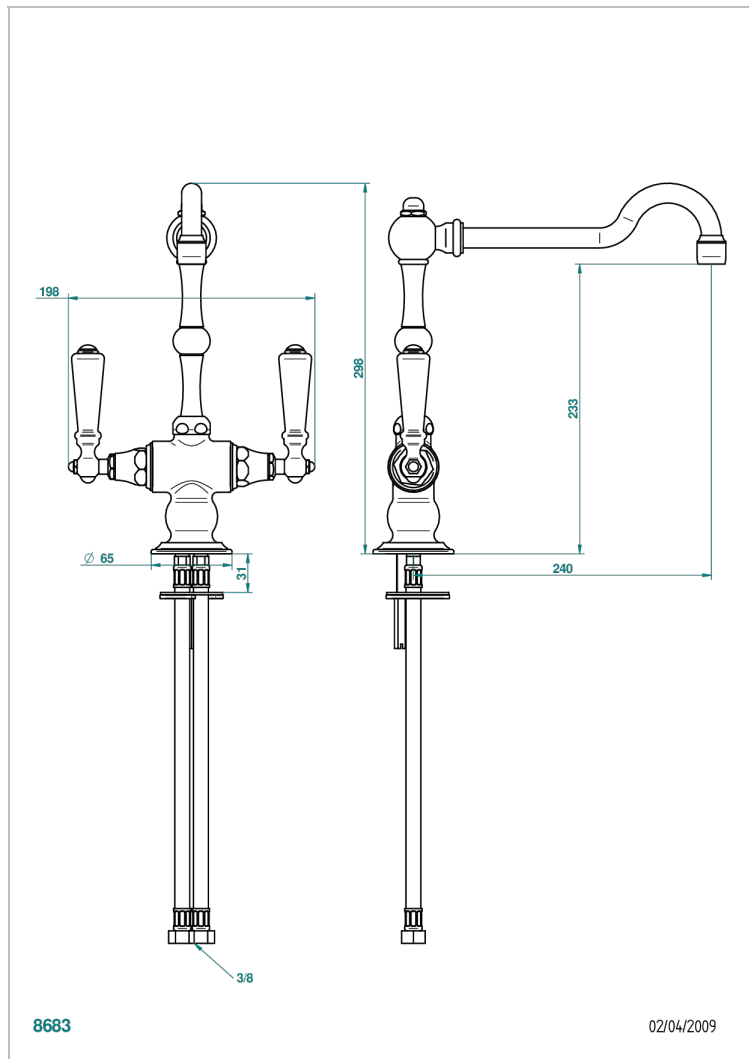

# 1900 KITCHEN

G76-4184N

One-hole sink mixer with swivel spout

THG<sup>®</sup>  
PARIS

## CHARACTERISTIC

- ACS : 22ACCLY430