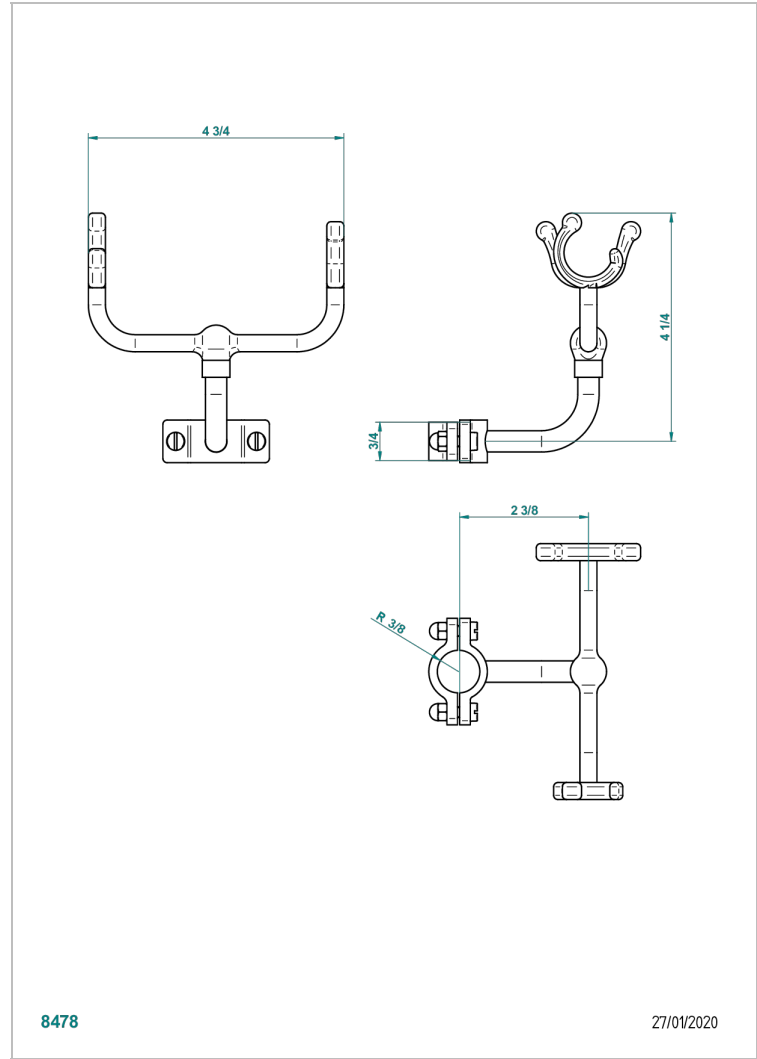

GENERAL PRODUCTS

G00-686SD

Handshower hook to install on piping

THG[®]
PARIS

CHARACTERISTIC

- General Products
- Handshower hook to install on piping

AVAILABLE FINITIONS

Black ceram - D30
Blush PVD - H62
Brass color PVD - H49
Brown bronze color PVD - F33
Chrome polished - A02
Chrome polished / gold polished - G02

Matt graphite PVD - H65
Matt nickel (American satin) - C01
Matt nickel color PVD - H56
Nickel antique / Sovereign - H28
Nickel color PVD - H55
Nickel polished - B01

Soft gold - F30
Soft matt gold - F31
Umber PVD - H66