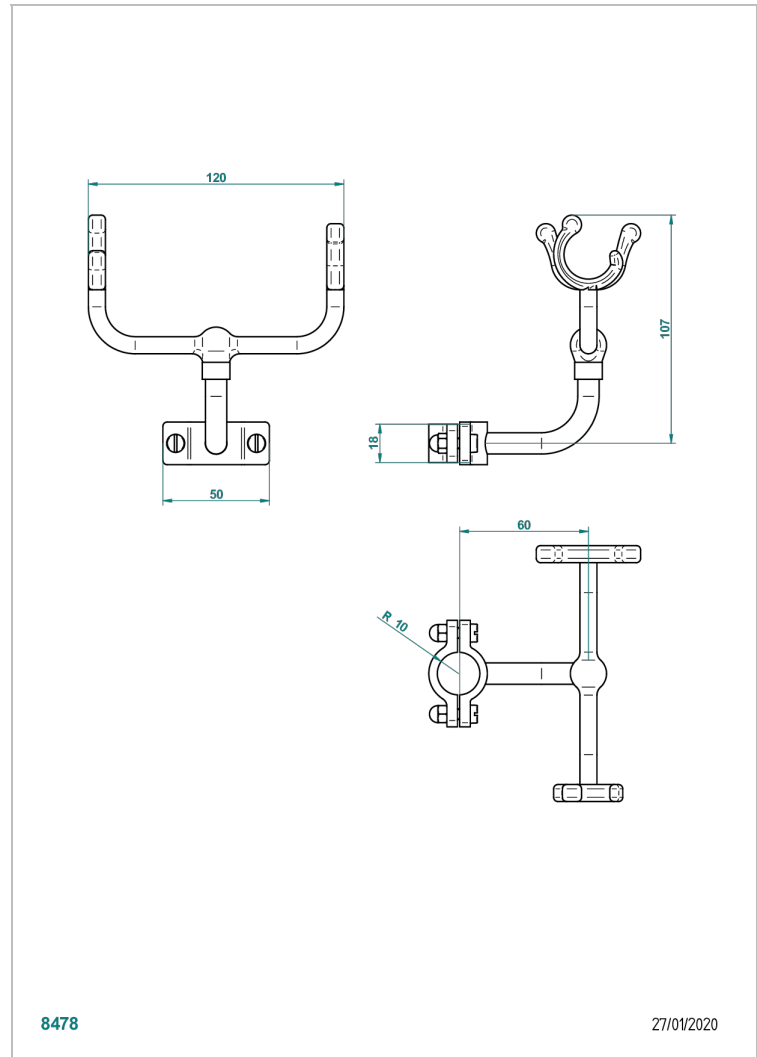

GENERAL ITEMS

G00-686SD

Handshower hook to install on piping

CHARACTERISTIC

- General Items
- Handshower hook to install on piping

AVAILABLE FINITIONS

Antique nickel - H28
Black ceram - D30
Blush PVD - H62
Brass color PVD - H49
Brown bronze color PVD - F33
Gold color PVD - H52

Nickel color PVD - H55
Polished chrome (color finish) - A02
Polished chrome / Polished gold (color finish) - G02
Polished gold (color finish) - F01
Polished nickel - B01
Soft gold - F30

Soft matt gold - F31
Umber PVD - H66
Varnished matt antique red copper (color finish) - H07