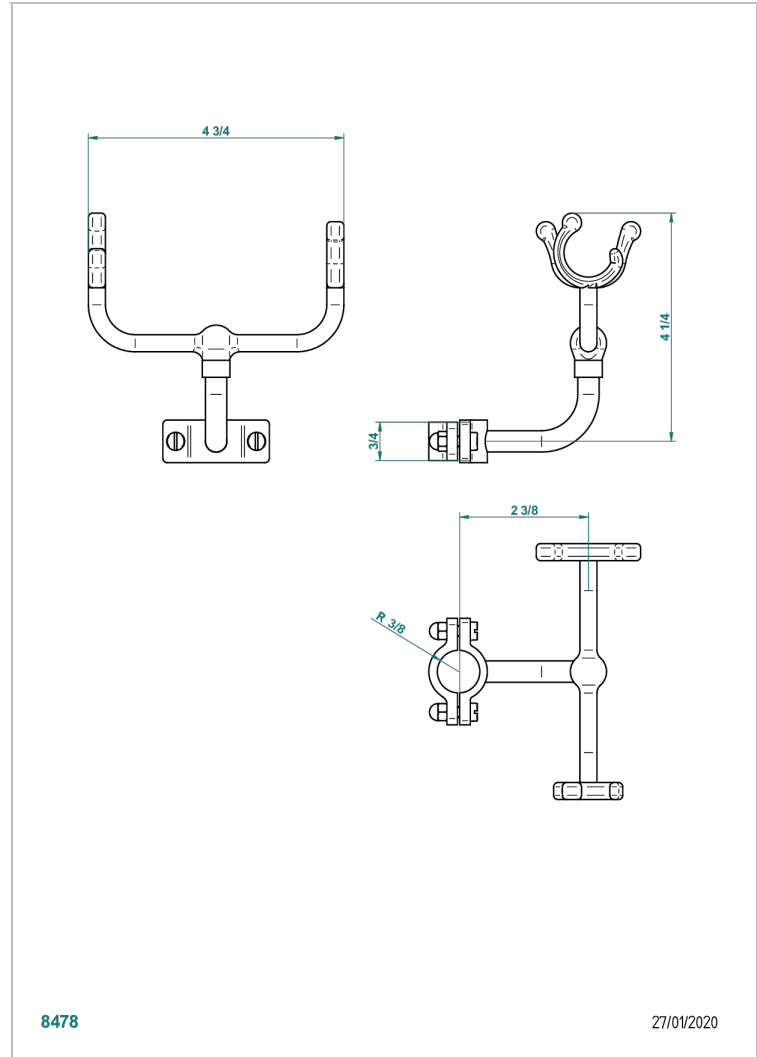

GENERAL ITEMS

G00-686SD

Handshower hook to install on piping

8478

27/01/2020

CHARACTERISTIC

- General Items
- Handshower hook to install on piping

AVAILABLE FINITIONS