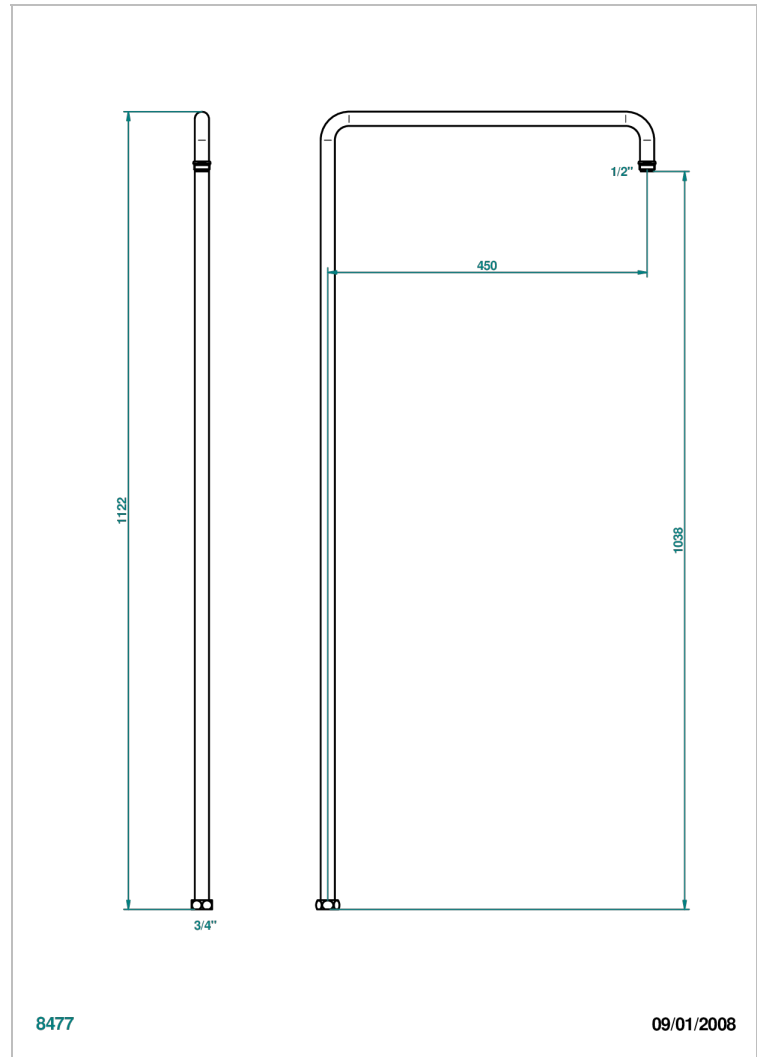

# GENERAL PRODUCTS

G00-686CD

Shower riser only H 43.30' projection 17.71' inlet 3/4 outlet M 1/2

## CHARACTERISTIC

- General Products
- Shower riser only H 43.30' projection 17.71' inlet 3/4 outlet M 1/2