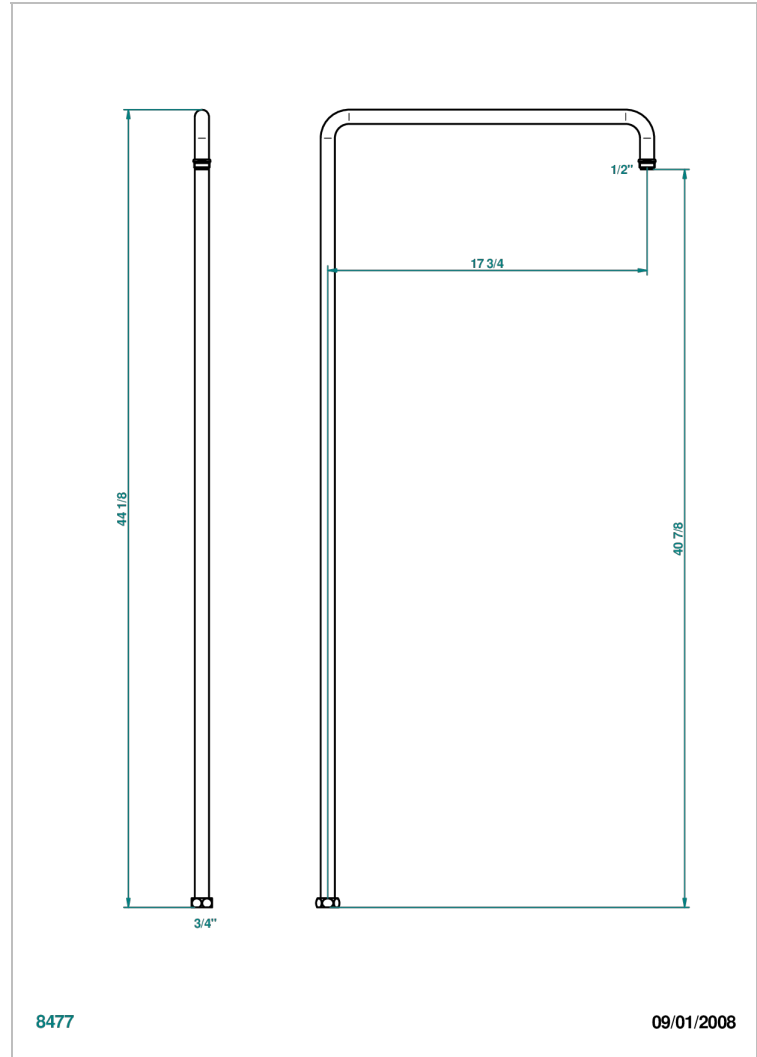

# GENERAL PRODUCTS

G00-686CD

Shower riser only H 43.30' projection 17.71' inlet 3/4 outlet M 1/2

## CHARACTERISTIC

- General Products
- Shower riser only H 43.30' projection 17.71' inlet 3/4 outlet M 1/2