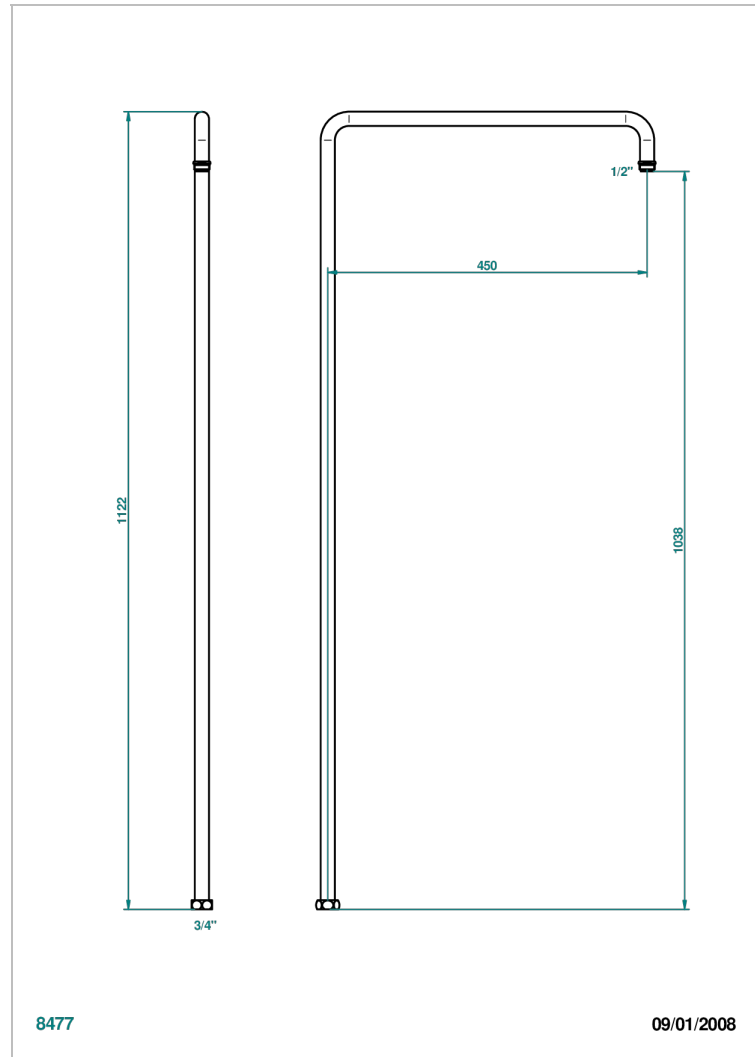

GENERAL ITEMS

G00-686CD

Shower riser only H 43.30' projection 17.71' inlet 3/4 outlet M 1/2

CHARACTERISTIC

- General Items
- Shower riser only H 43.30' projection 17.71' inlet 3/4 outlet M 1/2

AVAILABLE FINITIONS