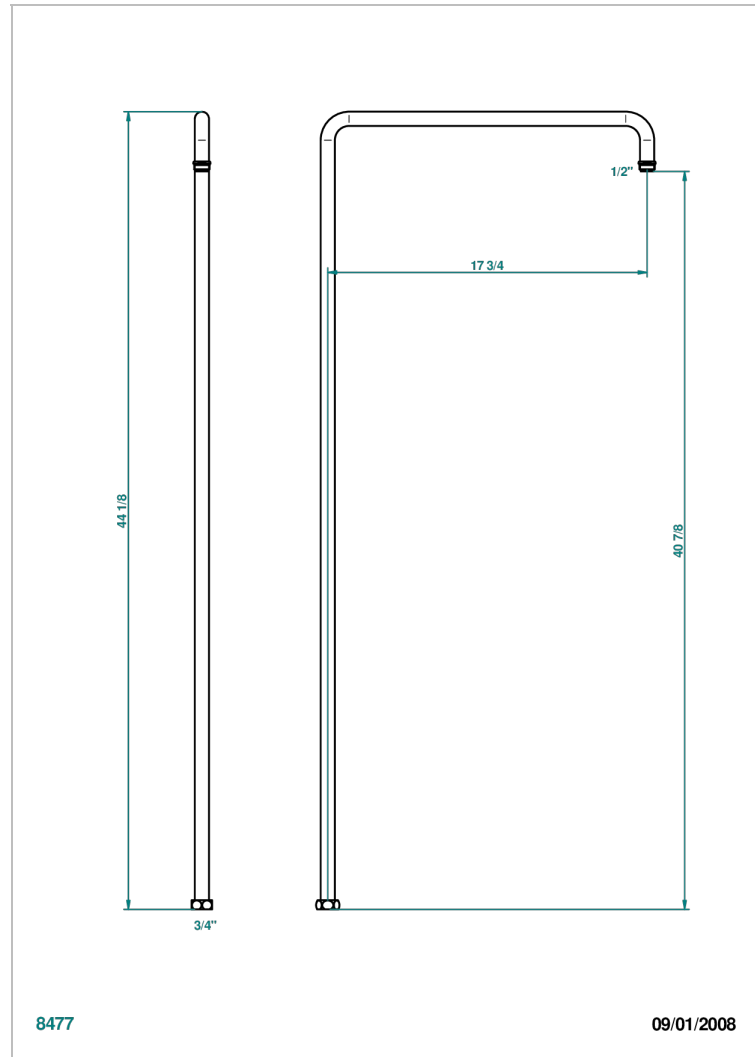

GENERAL ITEMS

G00-686CD

Shower riser only H 43.30' projection 17.71' inlet 3/4 outlet M 1/2

CHARACTERISTIC

- General Items
- Shower riser only H 43.30' projection 17.71' inlet 3/4 outlet M 1/2

AVAILABLE FINITIONS