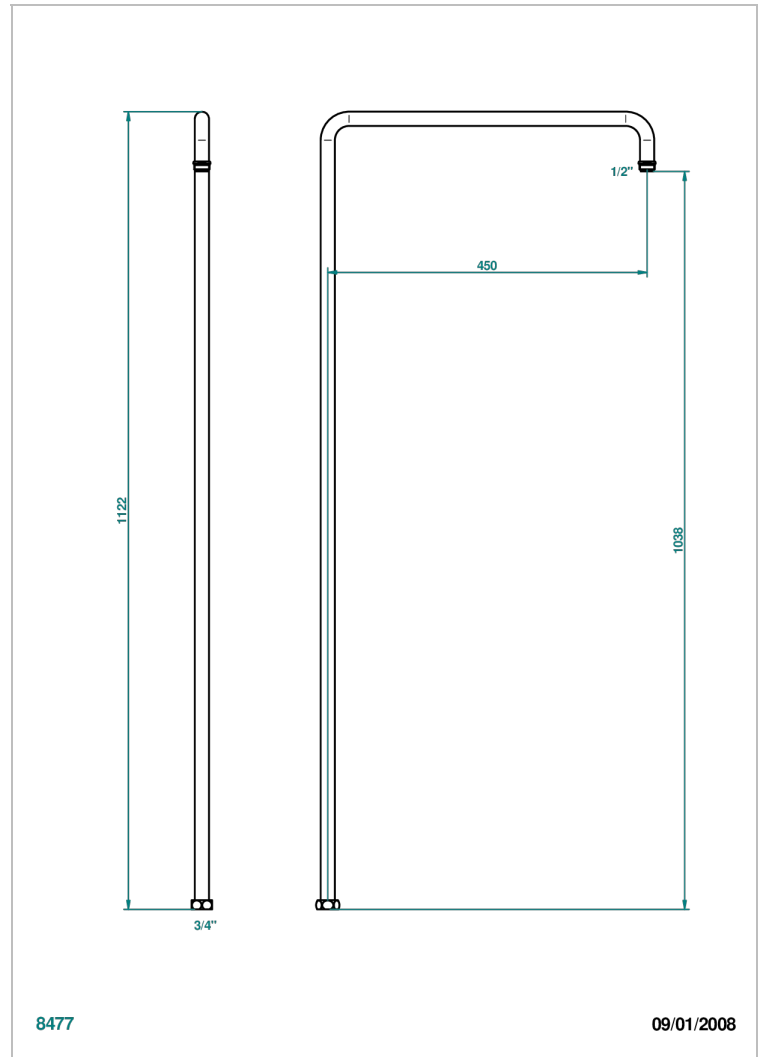

GENERAL ITEMS

G00-686CD

Shower riser only H 43.30' projection 17.71' inlet 3/4 outlet M 1/2

CHARACTERISTIC

- General Items
- Shower riser only H 43.30' projection 17.71' inlet 3/4 outlet M 1/2

AVAILABLE FINITIONS