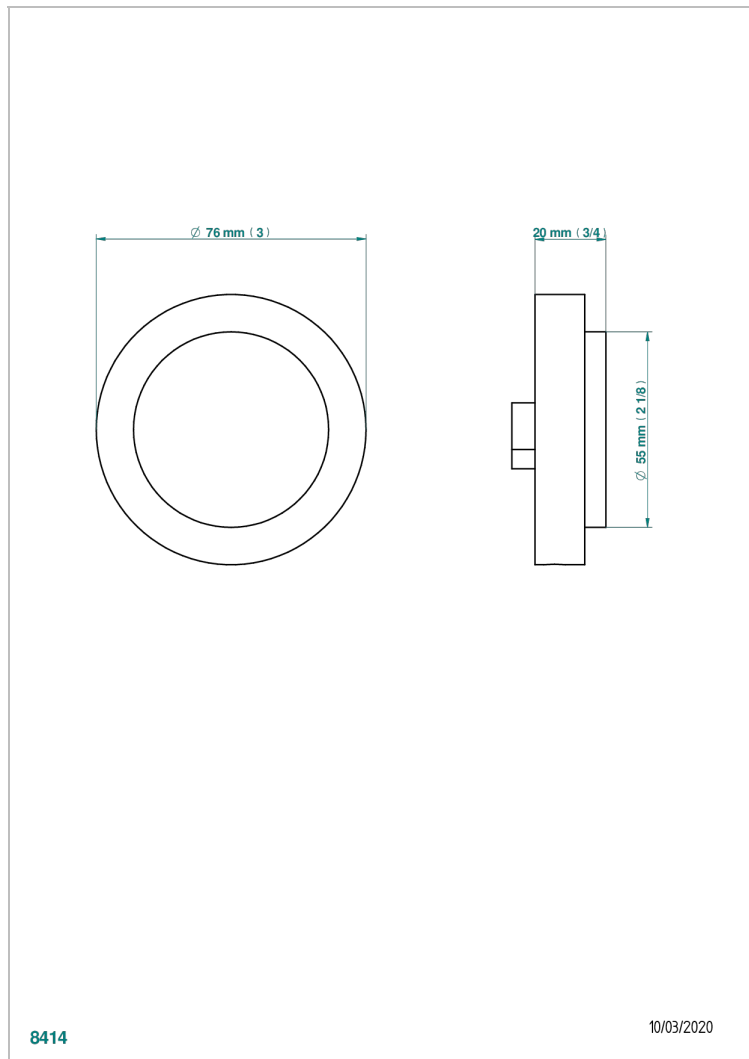

# CORVAIR FIOR DI BOSCO WITH LEVER HANDLES

U8L-301

Control knob for pop up waste

## CHARACTERISTIC

- Corvair Fior di Bosco with lever handles
- Control knob for pop up waste