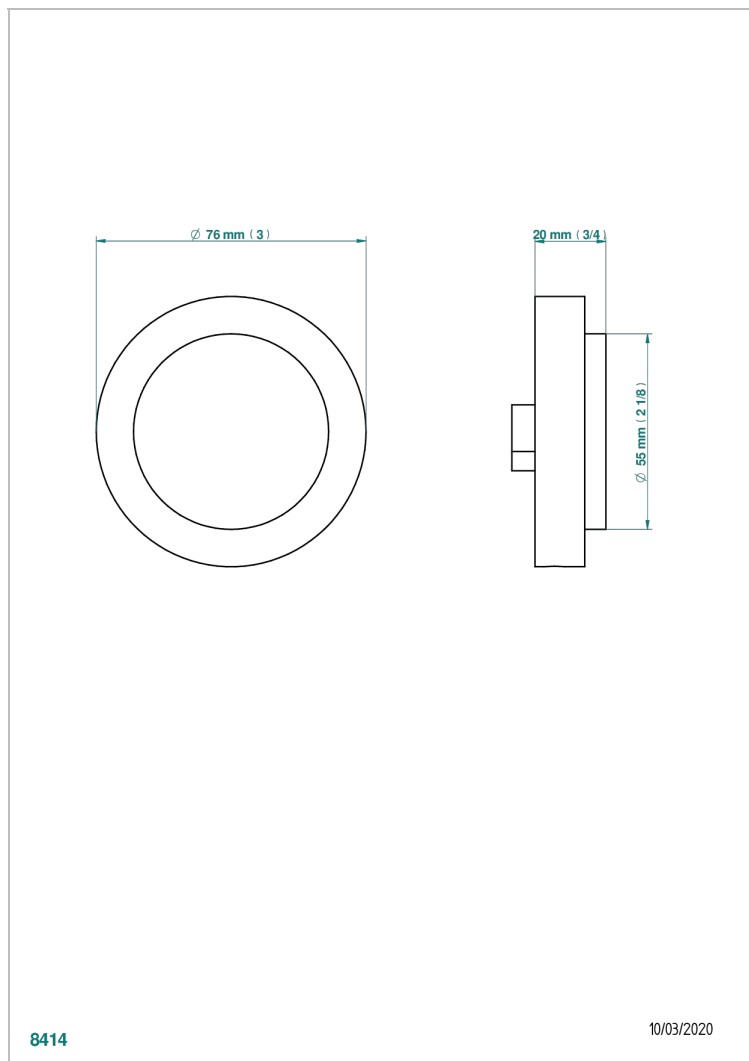

# CORVAIR WITH LEVER HANDLES

U8E-301

Control knob for pop up waste

## CHARACTERISTIC

- Corvaire with lever handles
- Control knob for pop up waste