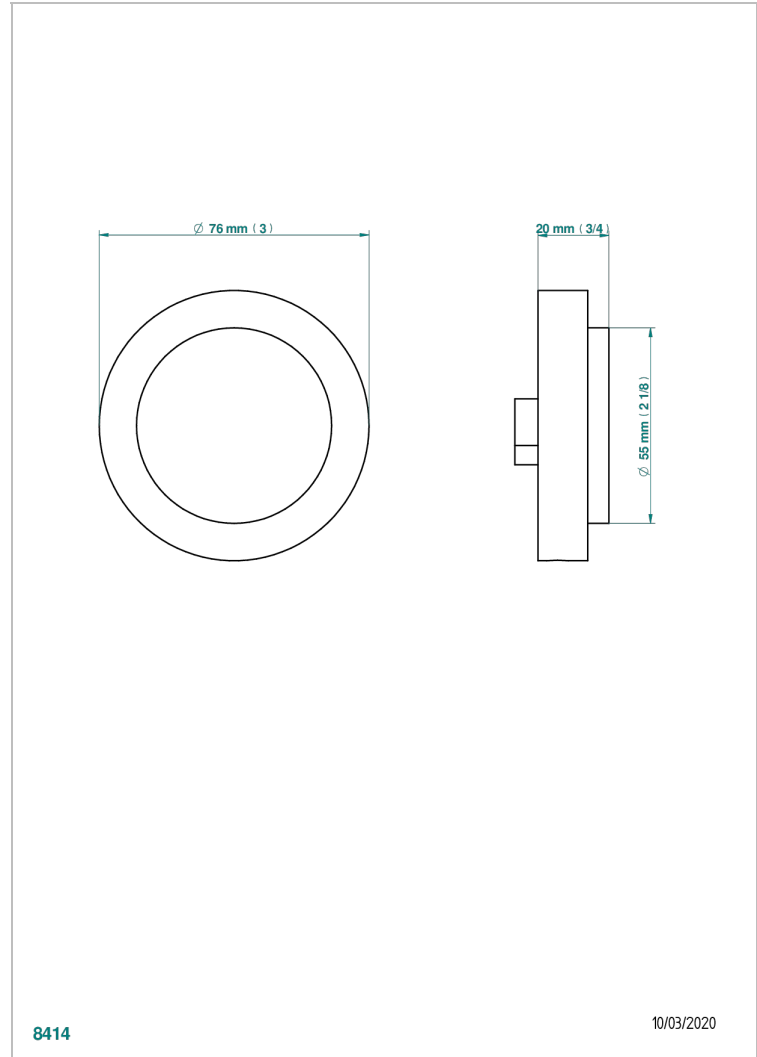

# BEYOND CRYSTAL - RED CRYSTAL

U6H-301

Control knob for pop up waste

## CHARACTERISTIC

- Beyond Crystal - Red crystal
- Control knob for pop up waste