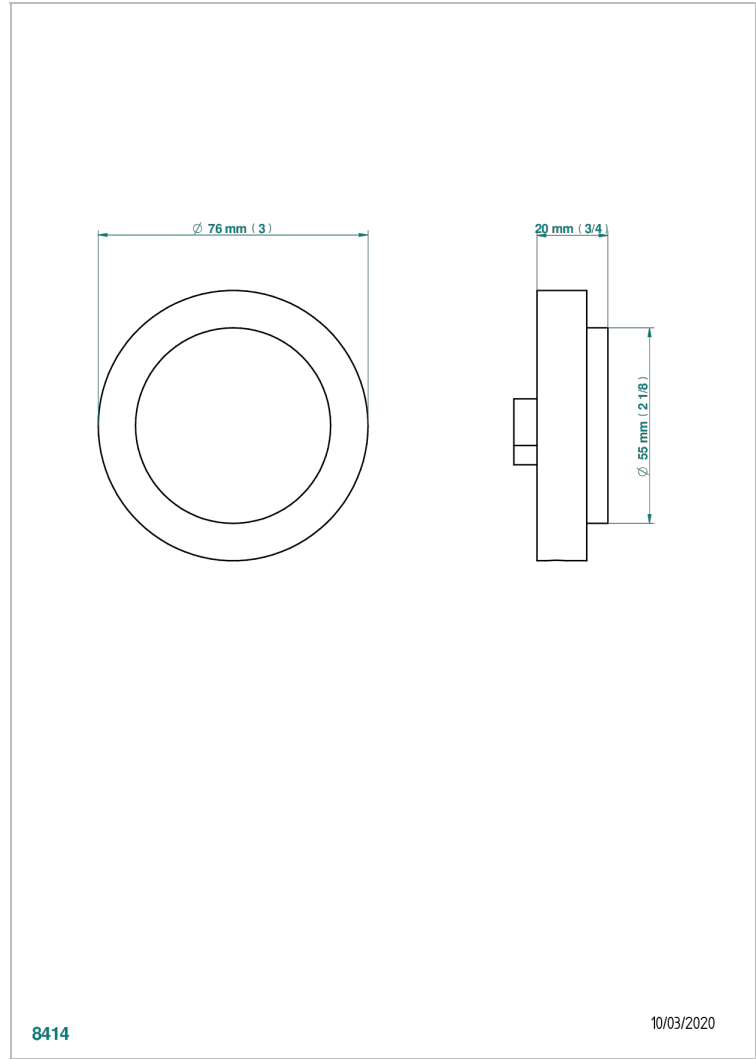

BEYOND CRYSTAL - CLEAR CRYSTAL

U6F-301

Control knob for pop up waste

THG[®]
PARIS

CHARACTERISTIC

- Beyond Crystal - Clear crystal
- Control knob for pop up waste

AVAILABLE FINITIONS

Black ceram - D30
Blush PVD - H62
Brass color PVD - H49
Brown bronze color PVD - F33
Chrome polished - A02
Chrome polished / gold polished - G02

Nickel antique / Sovereign - H28
Nickel color PVD - H55
Soft gold - F30
Soft matt gold - F31
Umber PVD - H66