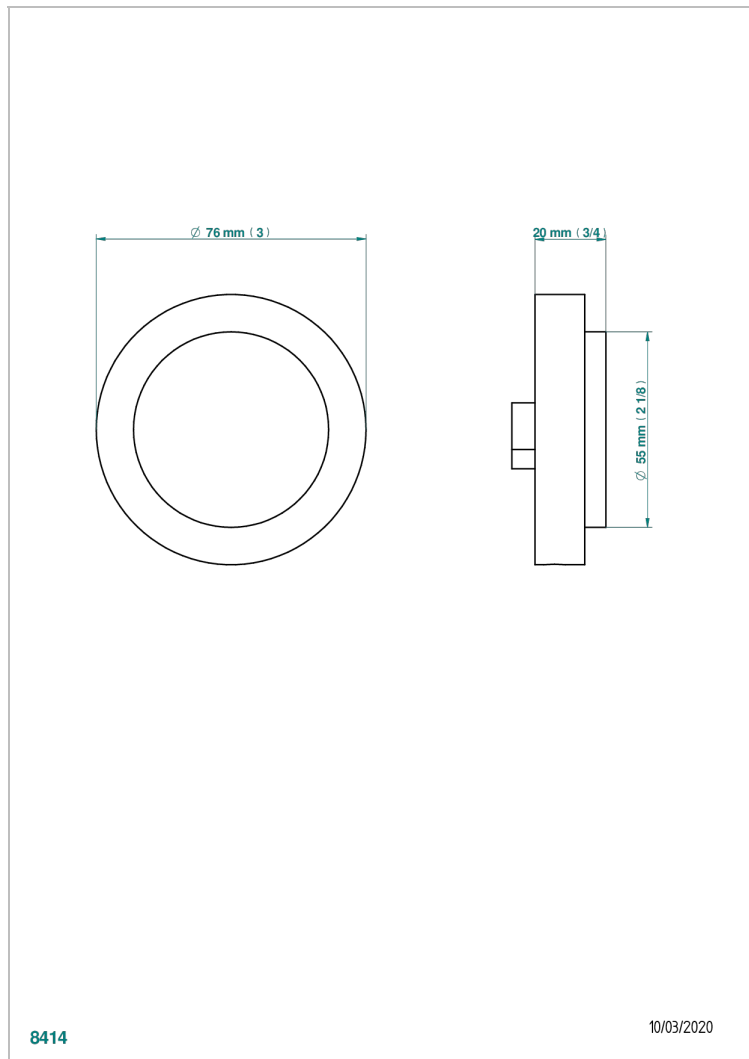

PETALE DE CRISTAL - BLUE CRYSTAL

U6B-301

Control knob for pop up waste

THG[®]
PARIS

CHARACTERISTIC

- Pétale de Cristal - Blue crystal
- Control knob for pop up waste

AVAILABLE FINITIONS

Black ceram - D30