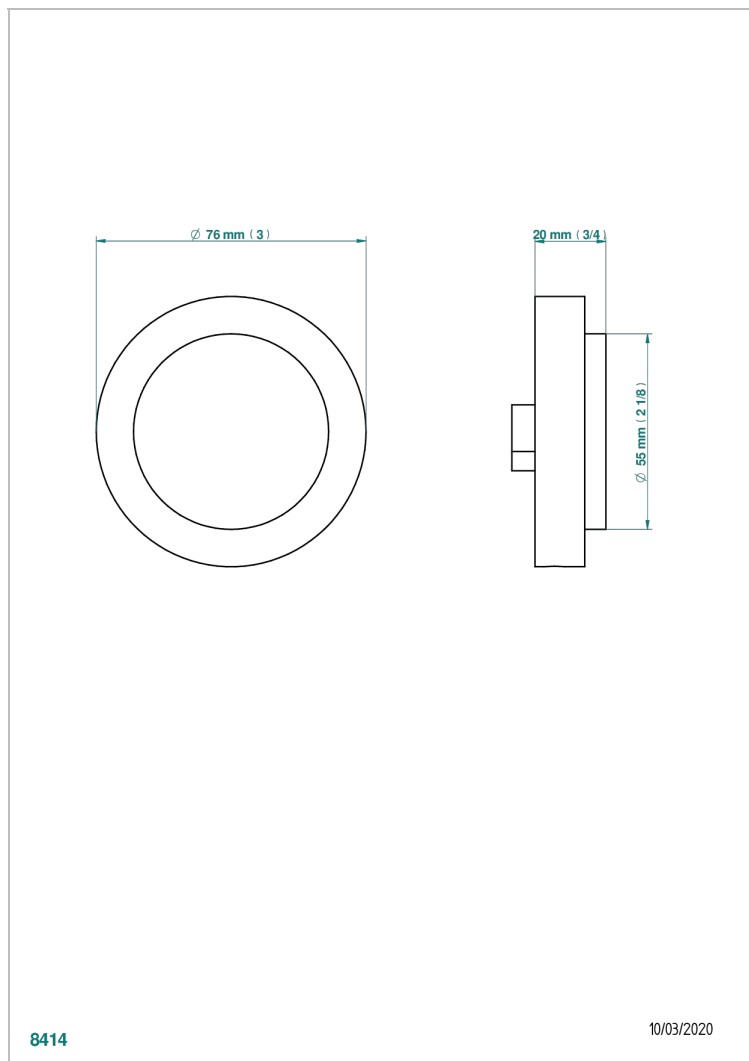

PETALE DE CRISTAL - CLEAR CRYSTAL

U6A-301

Control knob for pop up waste

CHARACTERISTIC

- Pétale de Cristal - Clear crystal
- Control knob for pop up waste

AVAILABLE FINITIONS

Black ceram - D30
Blush PVD - H62
Brass color PVD - H49
Brown bronze color PVD - F33
Chrome polished - A02
Chrome polished / gold polished - G02