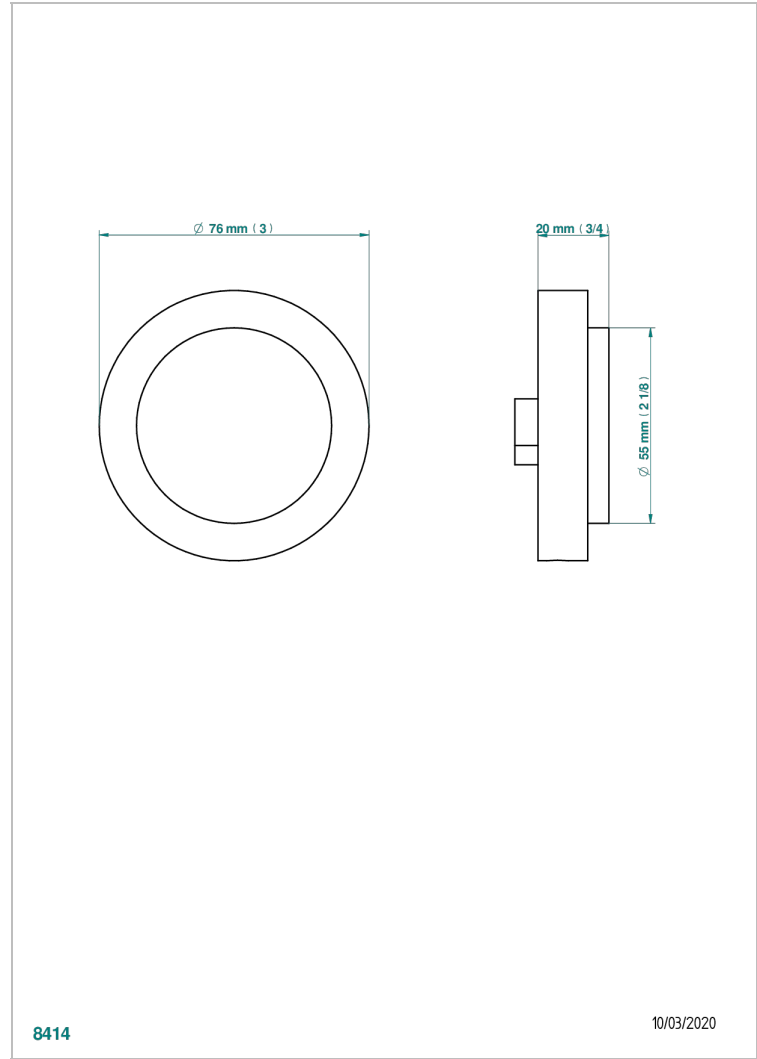

# NEW PARADISE

U5P-301

Control knob for pop up waste

## CHARACTERISTIC

- New Paradise
- Control knob for pop up waste