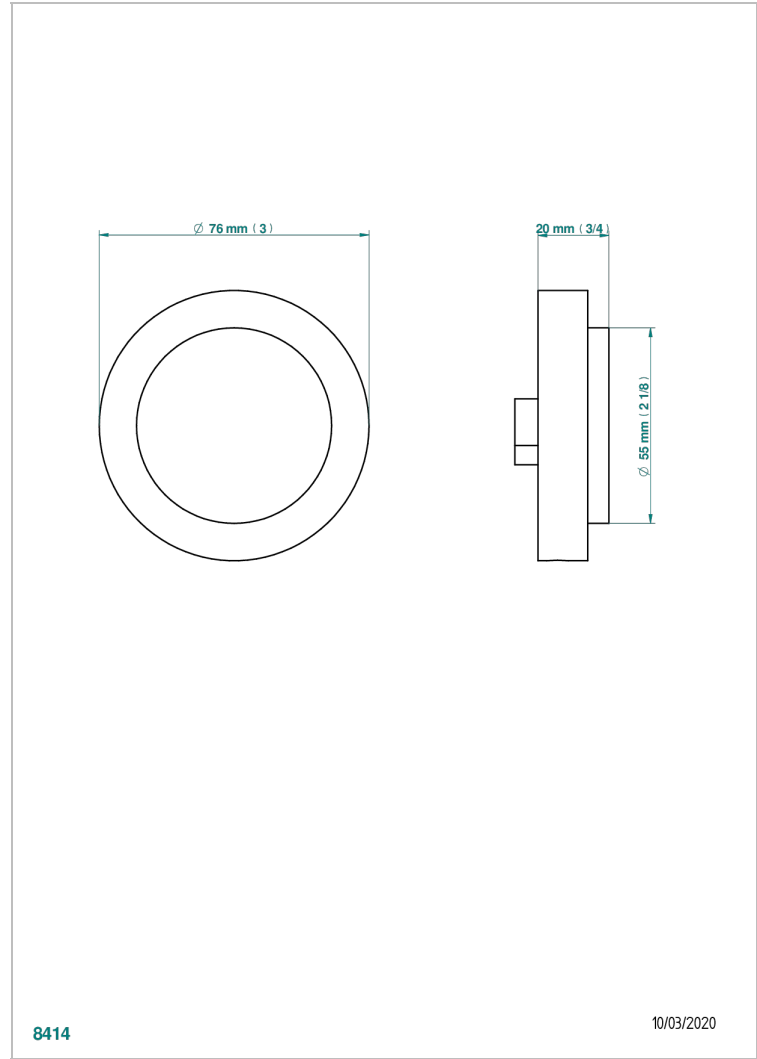

# NIHAL IVORY PORCELAIN

U2N-301

Control knob for pop up waste

THG<sup>®</sup>  
PARIS

## CHARACTERISTIC

- Nihal Ivory porcelain
- Control knob for pop up waste