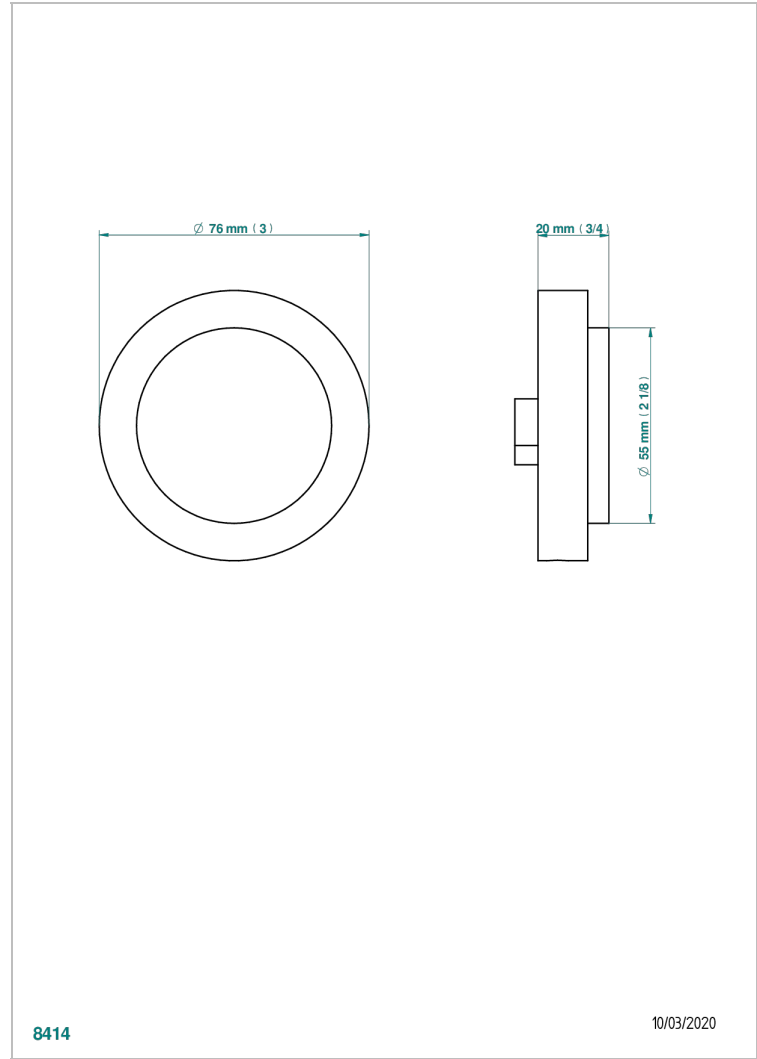

LE 11

U2A-301

Control knob for pop up waste

CHARACTERISTIC

- Le 11
- Control knob for pop up waste

AVAILABLE FINITIONS

Black ceram - D30
Blush PVD - H62
Brass color PVD - H49
Brown bronze color PVD - F33
Chrome polished - A02
Chrome polished / gold polished - G02