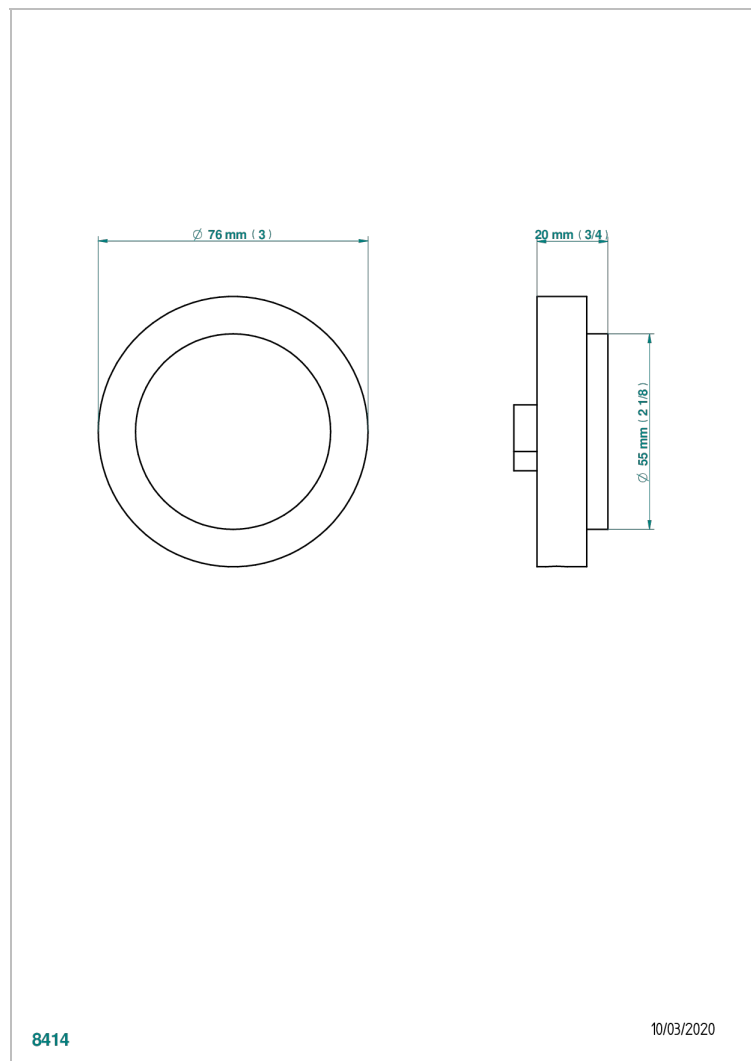

# SYSTEM CRYSTAL WITH LEVER HANDLES

G9K-301

Control knob for pop up waste

## CHARACTERISTIC

- System Crystal with lever handles
- Control knob for pop up waste