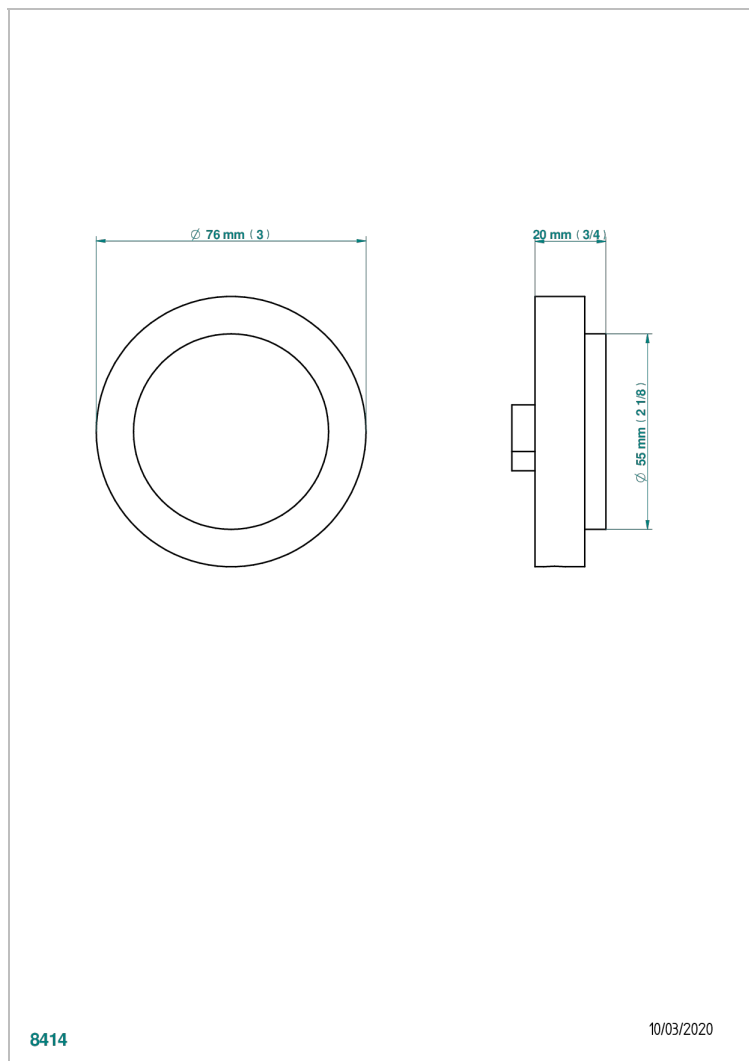

SYSTEM HOWLITE WITH LEVER

G9H-301

Control knob for pop up waste

THG[®]
PARIS

CARACTERÍSTICAS

- System Howlite with lever
- Control knob for pop up waste

ACABADOS DISPONIBLES

Bronce claro - D01
Cerámica negra mate - D30
Cobre viejo mate - H07
Cromo - A02
Cromo mate - C02
Dorado - F01