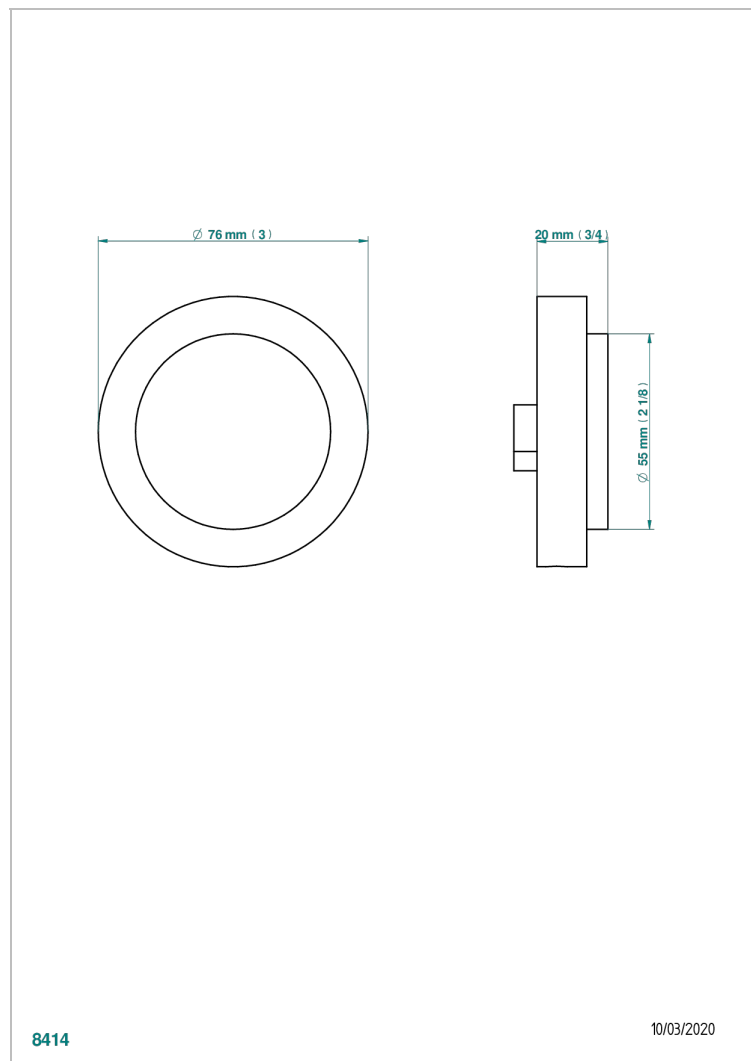

SYSTEM SQUARED METAL WITH LEVER HANDLES

G9F-301

Control knob for pop up waste

CHARACTERISTIC

- System Squared Metal with lever handles
- Control knob for pop up waste

AVAILABLE FINITIONS

Black ceram - D30
Blush PVD - H62
Brass color PVD - H49
Brown bronze color PVD - F33
Chrome polished - A02
Copper antique matt, coated - H07