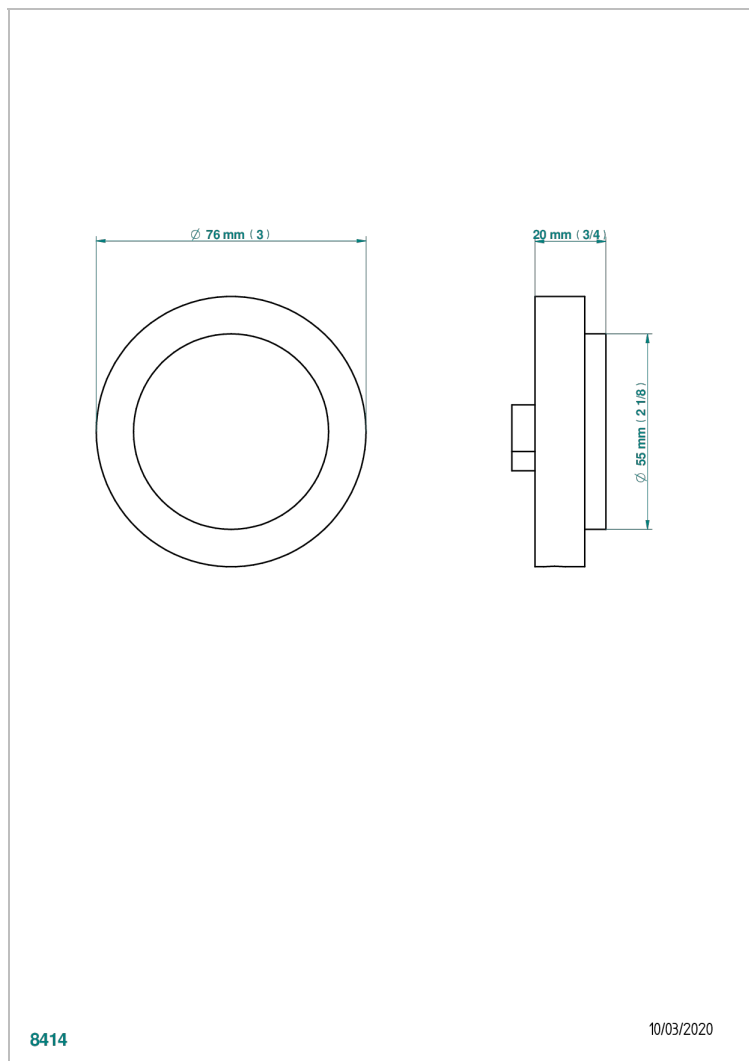

# SYSTEM DIAMOND METAL WITH LEVER

G9D-301

Control knob for pop up waste

THG<sup>®</sup>  
PARIS

## CARACTERÍSTICAS

- System Diamond Metal with lever
- Control knob for pop up waste