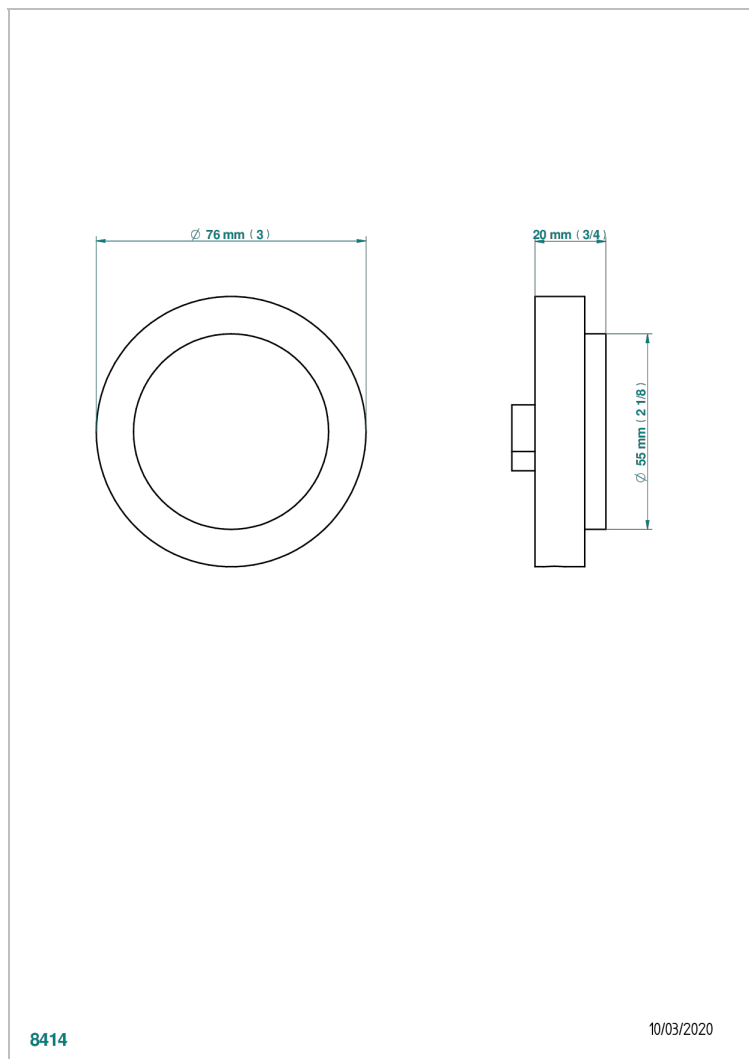

# SYSTEM SMOOTH METAL WITH LEVER

G9B-301

Control knob for pop up waste

THG<sup>®</sup>  
PARIS

## CARACTERÍSTICAS

- System Smooth Metal with lever
- Control knob for pop up waste