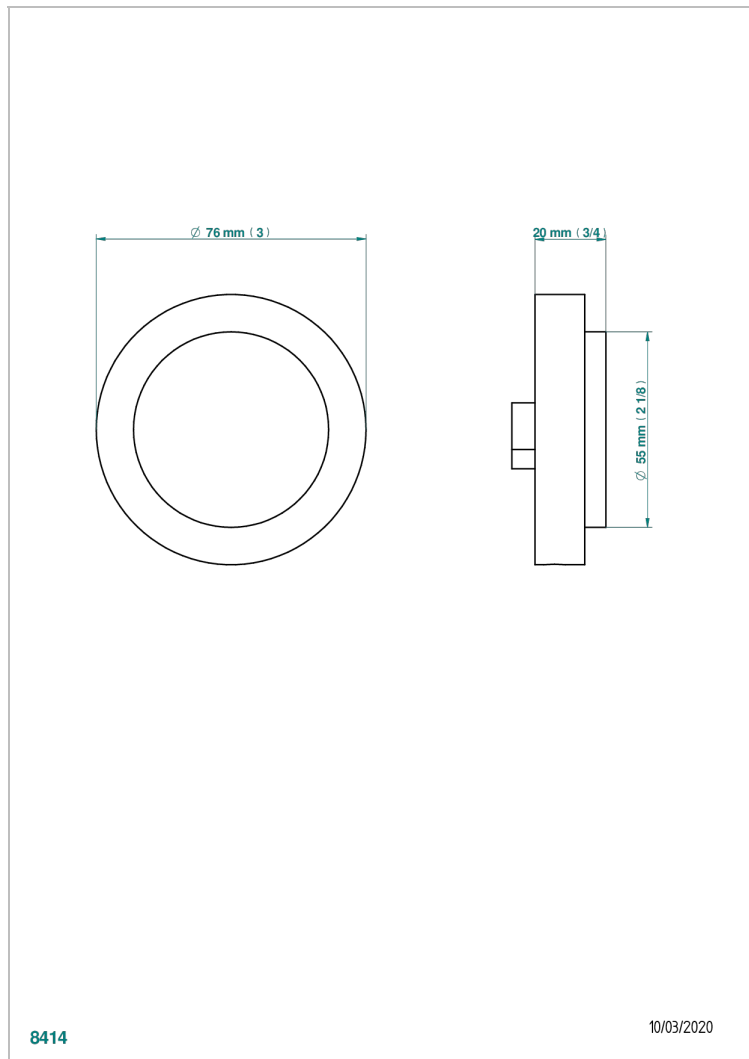

SYSTEM SMOOTH METAL WITH LEVER HANDLES

G9B-301

Control knob for pop up waste

CHARACTERISTIC

- System Smooth Metal with lever handles
- Control knob for pop up waste

AVAILABLE FINITIONS

Black ceram - D30
Blush PVD - H62
Brass color PVD - H49
Brown bronze color PVD - F33
Chrome polished - A02
Copper antique matt, coated - H07