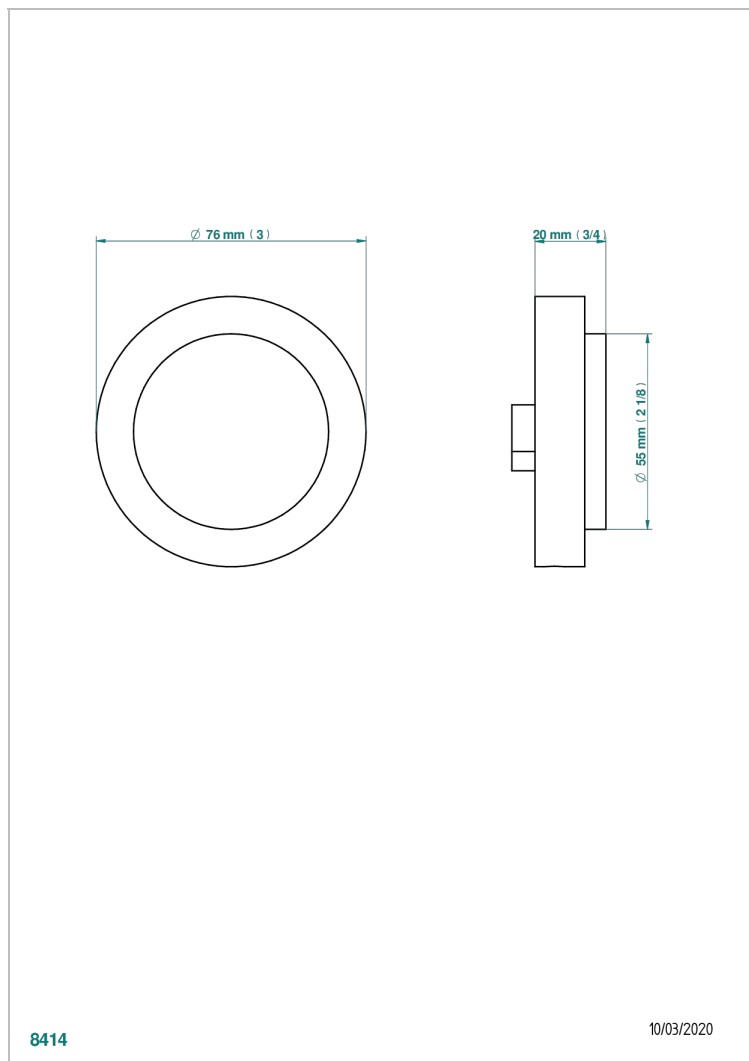

# SYSTEM SMOOTH METAL

G9A-301

Control knob for pop up waste

THG<sup>®</sup>  
PARIS

8414

10/03/2020

## CHARACTERISTIC

- System Smooth Metal
- Control knob for pop up waste