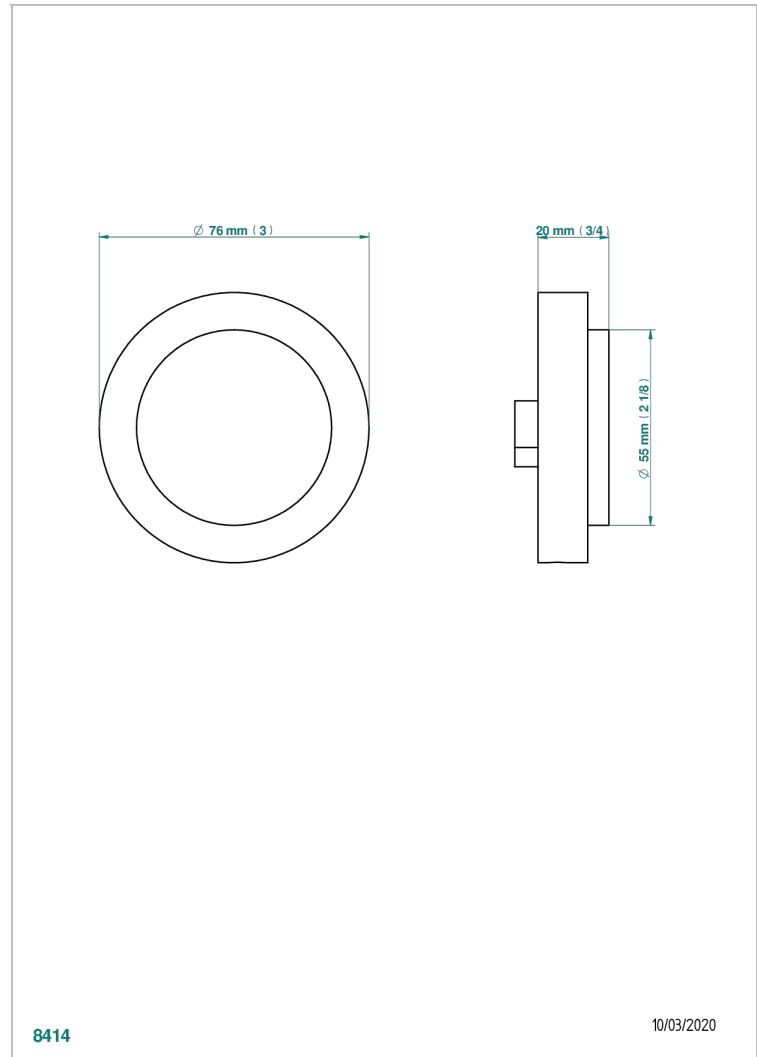

BONDI WITH LEVER HANDLES

G7G-301

Control knob for pop up waste

CHARACTERISTIC

- Bondi with lever handles
- Control knob for pop up waste

AVAILABLE FINITIONS

Black ceram - D30
Blush PVD - H62
Brass color PVD - H49
Brown bronze color PVD - F33
Chrome polished - A02
Chrome polished / gold polished - G02