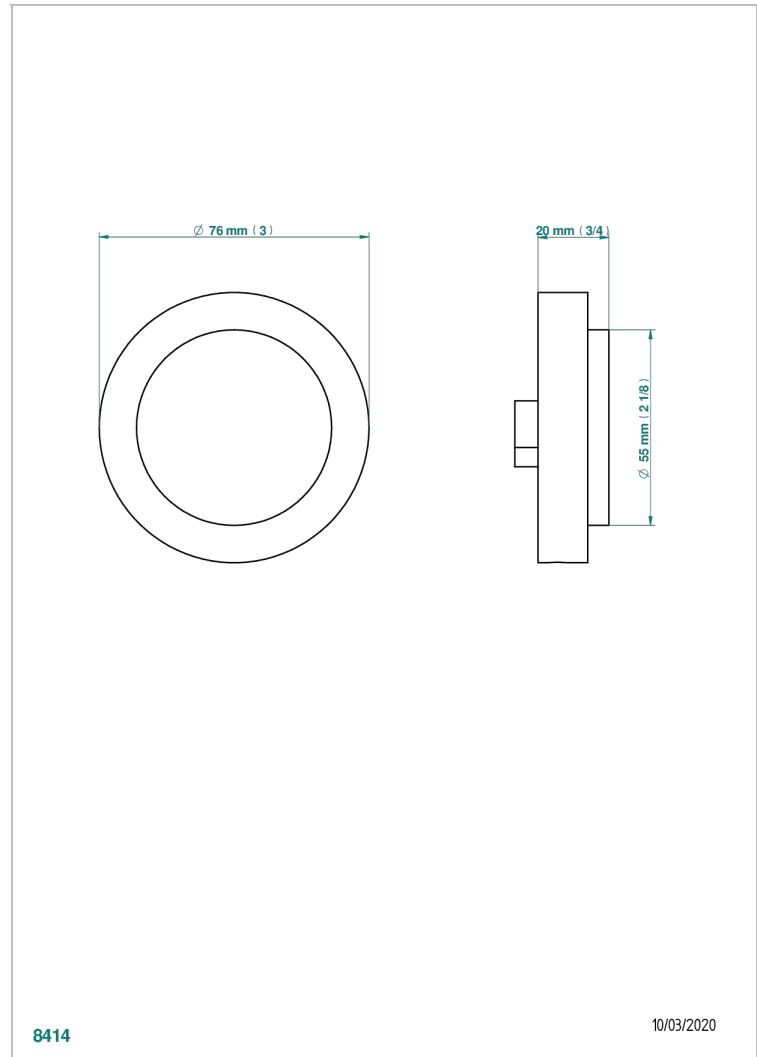

SPIRIT WITH LEVER HANDLES

G58-301

Control knob for pop up waste

CHARACTERISTIC

- Spirit with lever handles
- Control knob for pop up waste

AVAILABLE FINITIONS

Black ceram - D30
Blush PVD - H62
Brass color PVD - H49
Brown bronze color PVD - F33
Chrome polished - A02
Chrome polished / gold polished - G02