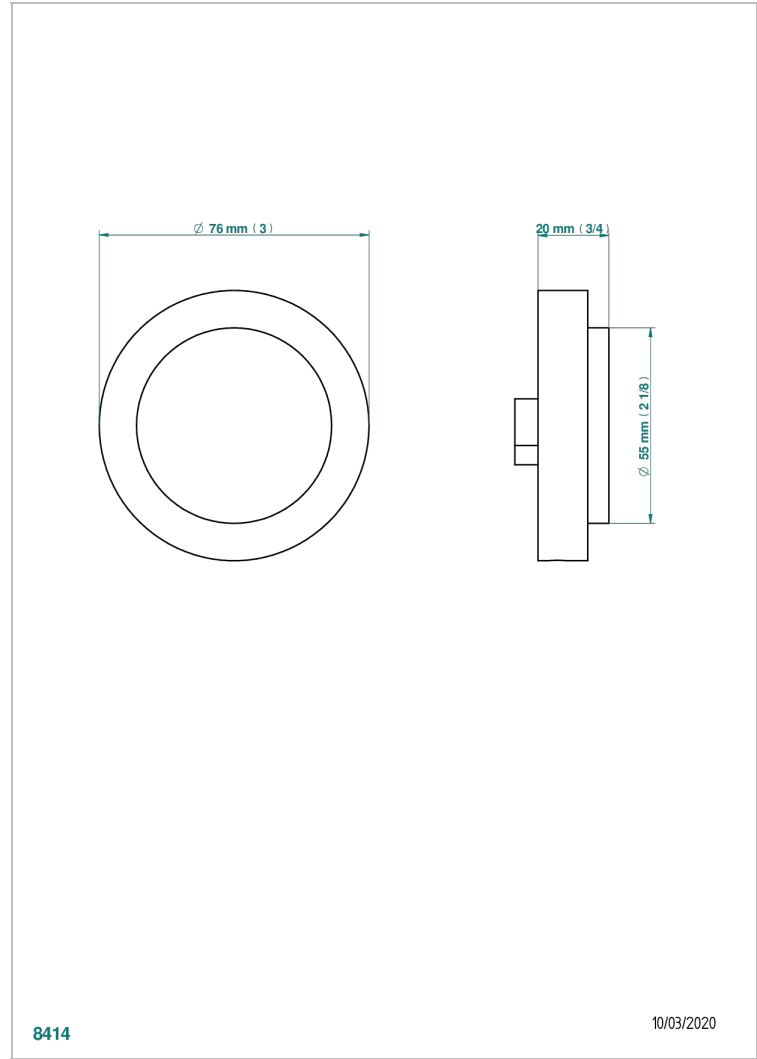

# COLLECTION "O"

G4P-301

Control knob for pop up waste

THG<sup>®</sup>  
PARIS

## CARACTERÍSTICAS

- Collection "O"
- Control knob for pop up waste